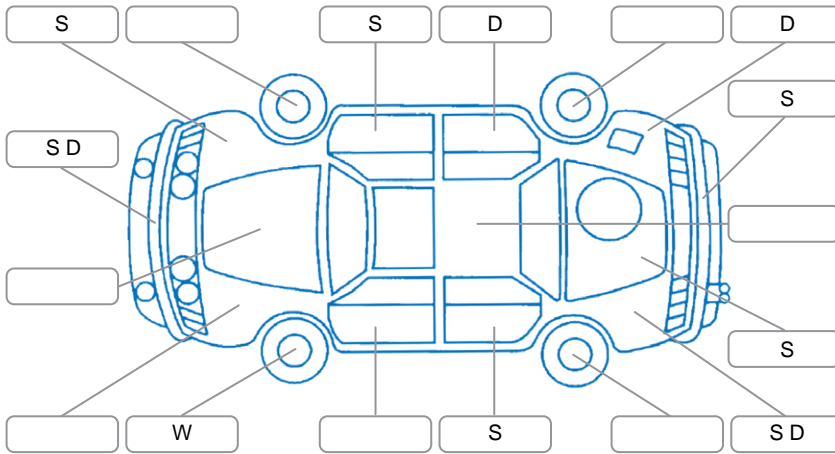

Report ID:	27,664,138	Version:	1
Created:	17 Jun 2026		

Make:	Mazda	Model:	Axela
Body Style:	Sedan	Year:	2014
Rego No.:	RBE957	Rego Expiry:	16 Jun 2026
WoF Expiry:	04 Oct 2026	Odometer:	185,339 Kms
Good No.:	27664138	VIN:	7AT0C13JX22107046
Next Service:	139,687 kms	Service History:	No

Key
 S = Scratch R = Rust C = Crack * = Decals W = Significant scuffs
 D = Dent PT = Paint defect P = Pin dent SC = Stone Chips

Note: some defects and blemishes may not be displayed in the diagram

Body Inspection Comments

Can't open tail gate, engine oil leak old oil, both rear r front tyre side wall cracked, both front lower arm bushes split,

Conditions During Body Inspection Wet

Under Carriage and Under Bonnet Inspection Comments