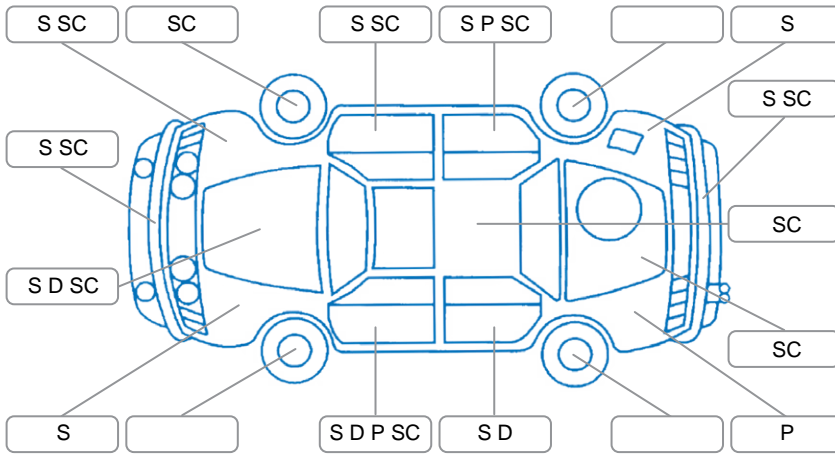

Report ID:	27,566,648	Version:	2
Created:	09 Jun 2026		

Make:	Toyota	Model:	Fortuner
Body Style:	SUV	Year:	2022
Rego No.:	PGU859	Rego Expiry:	28 Feb 2027
WoF Expiry:	30 May 2027	Odometer:	257,808 Kms
Good No.:	27566648	VIN:	MR0BA3FS901128619
Next Service:	266,000 Kms	Service History:	Yes

Key
 S = Scratch R = Rust C = Crack * = Decals W = Significant scuffs
 D = Dent PT = Paint defect P = Pin dent SC = Stone Chips

Note: some defects and blemishes may not be displayed in the diagram

Body Inspection Comments

Minor crack in RH side mirror indicator repeater.
 Both front tyres wearing unevenly on inside edge.
 RF and LR door seals split.
 Dents and scratches on RF door jam/B pillar panel.

Conditions During Body Inspection

Under Carriage and Under Bonnet Inspection Comments

Interior Comments

Seats: Good
 Carpets: Good
 Panels: Average, tear in LR door card fabric.
 Dashboard: Average, steering wheel worn.

General Comments

Road Conditions During Test Drive	Dry		
Engine Timing Mechanism	Timing Chain		
Evidence of Cam Belt Replacement	<input type="checkbox"/> Yes	<input type="checkbox"/> No	Kms
Inspected by:	Troy Smith		
Published by:	Kate Gibson		
Inspection Date:	07 Jun 2026		