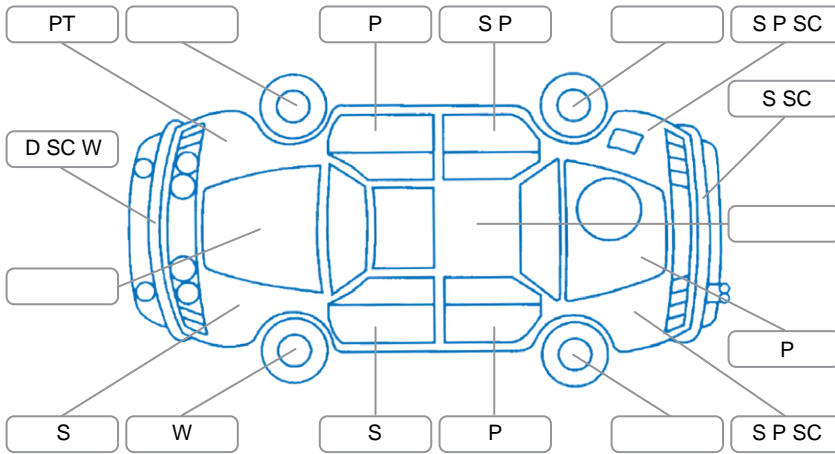

**Key**  
 S = Scratch    R = Rust    C = Crack    \* = Decals    W = Significant scuffs  
 D = Dent    PT = Paint defect    P = Pin dent    SC = Stone Chips

Note: some defects and blemishes may not be displayed in the diagram

### Body Inspection Comments

Dents right inner wheel arch and B pillar

Conditions During Body Inspection

Dry