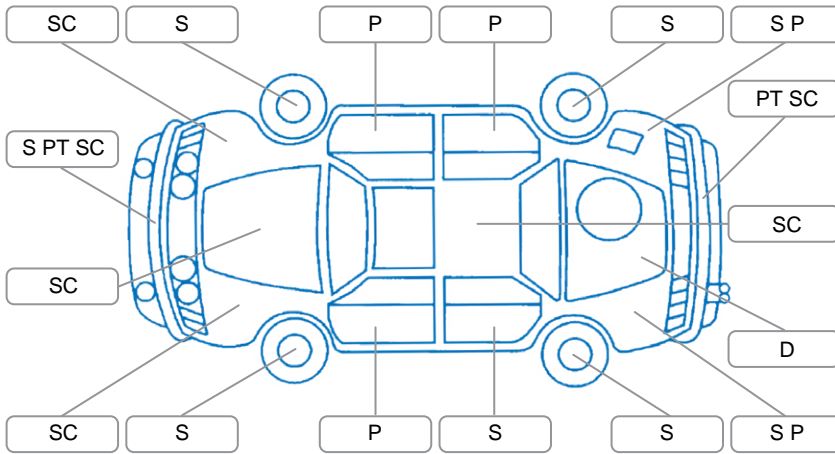

Report ID:	27,566,624	Version:	1
Created:	27 May 2026		

Make:	Toyota	Model:	Camry
Body Style:	Sedan	Year:	2012
Rego No.:	NTG833	Rego Expiry:	14 Mar 2026
WoF Expiry:	06 Mar 2026	Odometer:	162,973 Kms
Good No.:	27566624	VIN:	7AT0H604X21022527
Next Service:	Not known.	Service History:	No

Key
 S = Scratch R = Rust C = Crack * = Decals W = Significant scuffs
 D = Dent PT = Paint defect P = Pin dent SC = Stone Chips

Note: some defects and blemishes may not be displayed in the diagram

Body Inspection Comments

Conditions During Body Inspection: Wet

Under Carriage and Under Bonnet Inspection Comments

Interior Comments

Seats:	Average
Carpets:	Average
Panels:	Average
Dashboard:	Good

General Comments

Jack and tools missing. Spare wheel missing. Left wing mirror broken. Engine misfire. Radio and CD player not working. Reversing camera not working. Drivers door rubber torn.