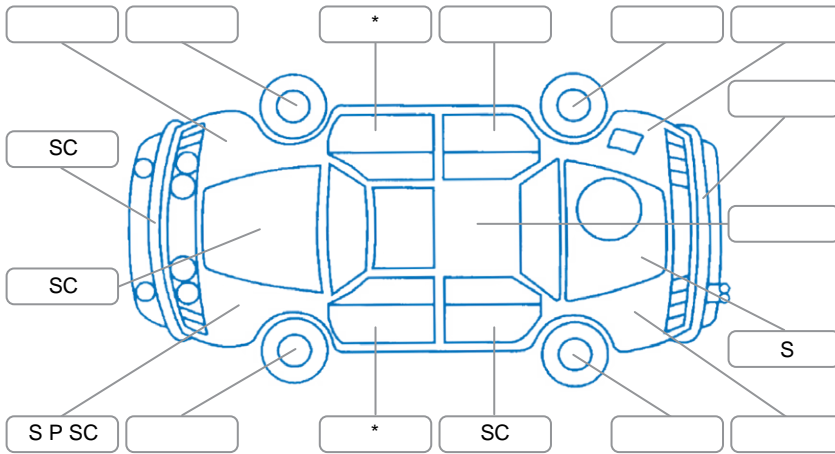

Report ID:	27,566,598	Version:	2
Created:	23 Jun 2026		

Make:	Honda	Model:	CRV
Body Style:	SUV	Year:	2023
Rego No.:	PTG313	Rego Expiry:	28 Mar 2026
WoF Expiry:	15 Jun 2027	Odometer:	26,827 Kms
Good No.:	27566598	VIN:	MRHRW2850PP061337
Next Service:	29,800 Kms	Service History:	No

Key
 S = Scratch R = Rust C = Crack * = Decals W = Significant scuffs
 D = Dent PT = Paint defect P = Pin dent SC = Stone Chips

Note: some defects and blemishes may not be displayed in the diagram

Body Inspection Comments

Conditions During Body Inspection: Dry

Under Carriage and Under Bonnet Inspection Comments

Interior Comments

Seats:	Good
Carpets:	Good
Panels:	Good
Dashboard:	Good

General Comments

Road Conditions During Test Drive	Dry	
Engine Timing Mechanism	Timing Chain	
Evidence of Cam Belt Replacement	<input type="checkbox"/> Yes <input type="checkbox"/> No	Kms
Inspected by:	Caleb Spicer Lee	
Published by:	Carl Williams	
Inspection Date:	20 May 2026	