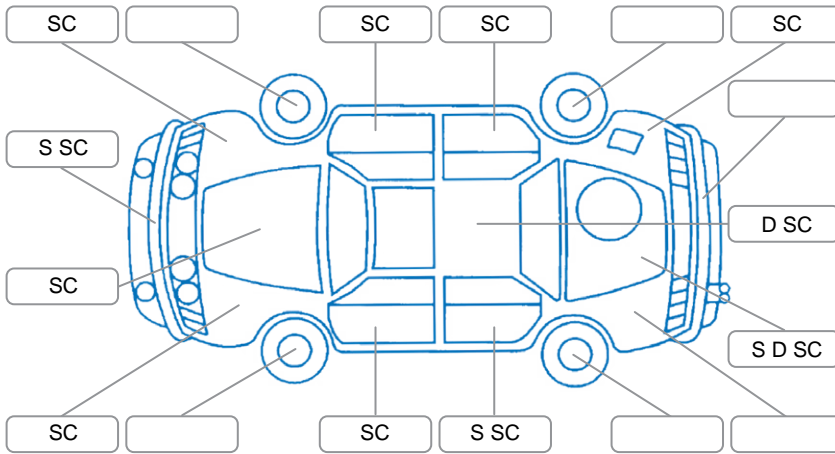

Report ID:	27,566,579	Version:	1
Created:	19 May 2026		

Make:	Ford	Model:	Ranger
Body Style:	Utility	Year:	2022
Rego No.:	PAJ950	Rego Expiry:	01 Feb 2027
WoF Expiry:	02 Feb 2027	Odometer:	111,464 Kms
Good No.:	27566579	VIN:	MNAUMFF50MW175415
Next Service:	120,000 Kms	Service History:	Yes

Key
 S = Scratch R = Rust C = Crack * = Decals W = Significant scuffs
 D = Dent PT = Paint defect P = Pin dent SC = Stone Chips

Note: some defects and blemishes may not be displayed in the diagram

Body Inspection Comments

RF step plate worn.

Conditions During Body Inspection: Dry

Under Carriage and Under Bonnet Inspection Comments

Interior Comments

Seats:	Good
Carpets:	Good
Panels:	Good
Dashboard:	Good

General Comments

Road Conditions During Test Drive	Dry
Engine Timing Mechanism	Timing Chain
Evidence of Cam Belt Replacement	<input type="checkbox"/> Yes <input type="checkbox"/> No Kms