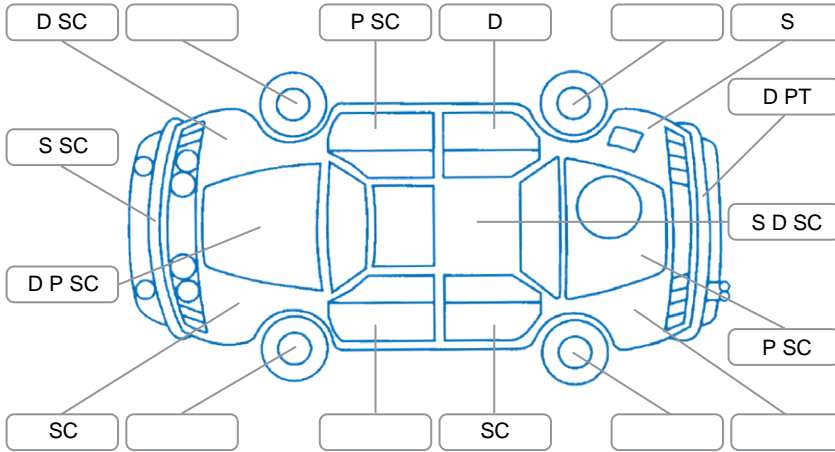

Report ID:	27,566,567	Version:	1
Created:	19 May 2026		

Make:	Ford	Model:	Ranger
Body Style:	Utility	Year:	2019
Rego No.:	MJD353	Rego Expiry:	18 Nov 2026
WoF Expiry:	16 Jan 2027	Odometer:	187,747 Kms
Good No.:	27566567	VIN:	MNAUM2F50KW039383
Next Service:	199,400 Kms	Service History:	Yes

Key

S = Scratch R = Rust C = Crack * = Decals W = Significant scuffs
 D = Dent PT = Paint defect P = Pin dent SC = Stone Chips

Note: some defects and blemishes may not be displayed in the diagram

Body Inspection Comments

Conditions During Body Inspection

Under Carriage and Under Bonnet Inspection Comments

Undercarriage is dirty.

Interior Comments

Seats:	Poor, drivers seat base and back torn.
Carpets:	Average, missing floor mats.
Panels:	Average
Dashboard:	Average, far RH air vent broken.