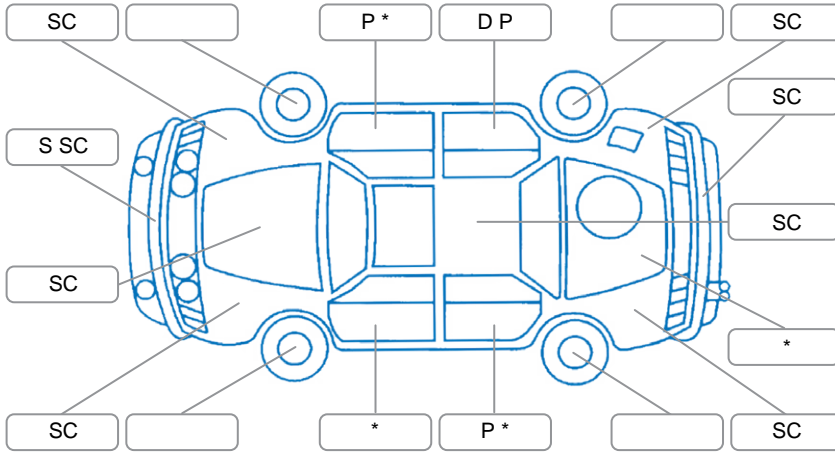

Report ID:	27,566,522	Version:	3
Created:	21 May 2026		

Make:	Mazda	Model:	Bt-50
Body Style:	Utility	Year:	2023
Rego No.:	PQK893	Rego Expiry:	08 Jul 2026
WoF Expiry:	05 Dec 2026	Odometer:	69,885 Kms
Good No.:	27566522	VIN:	MP2TFS40JNT029024
Next Service:	75,000	Service History:	No

Key
 S = Scratch R = Rust C = Crack * = Decals W = Significant scuffs
 D = Dent PT = Paint defect P = Pin dent SC = Stone Chips

Note: some defects and blemishes may not be displayed in the diagram

Body Inspection Comments

Window weather strips in poor condition.

Conditions During Body Inspection: Wet

Under Carriage and Under Bonnet Inspection Comments

Interior Comments

Seats:	Average
Carpets:	Average
Panels:	Average
Dashboard:	Good

General Comments

Centre console lid is loose

Road Conditions During Test Drive	Dry
Engine Timing Mechanism	Timing Chain
Evidence of Cam Belt Replacement	<input type="checkbox"/> Yes <input type="checkbox"/> No Kms
Inspected by:	Lewis Dolamore
Published by:	Kate Gibson
Inspection Date:	14 May 2026