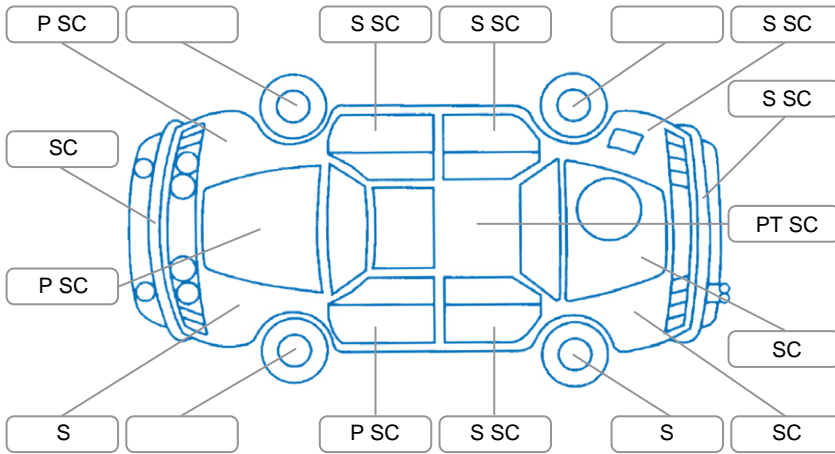

Report ID:	27,566,505	Version:	3
Created:	20 May 2026		

Make:	Mitsubishi	Model:	Pajero Sport
Body Style:	SUV	Year:	2022
Rego No.:	PDL432	Rego Expiry:	24 Jun 2026
WoF Expiry:	25 Mar 2027	Odometer:	88,715 Kms
Good No.:	27566505	VIN:	MMAGUKS10MH008279
Next Service:	103,000 Kms	Service History:	No

Key
 S = Scratch R = Rust C = Crack * = Decals W = Significant scuffs
 D = Dent PT = Paint defect P = Pin dent SC = Stone Chips

Note: some defects and blemishes may not be displayed in the diagram

Body Inspection Comments