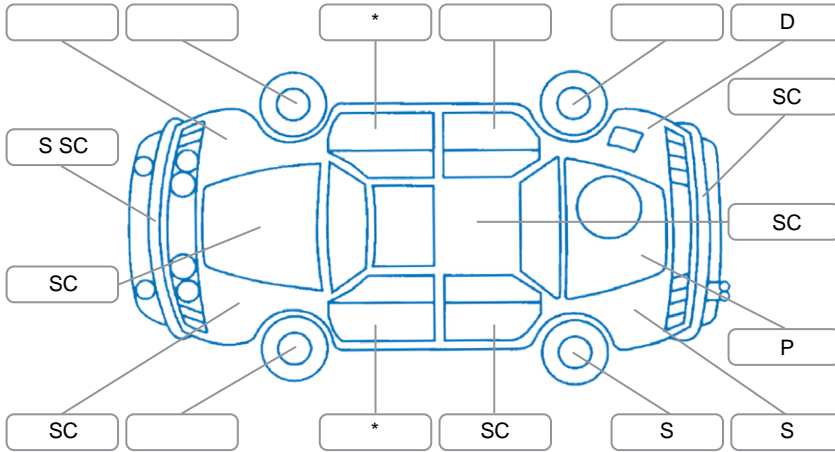

Report ID:	27,566,496	Version:	1
Created:	14 May 2026		

Make:	Ford	Model:	Ranger
Body Style:	Utility	Year:	2022
Rego No.:	PNP783	Rego Expiry:	28 Jul 2026
WoF Expiry:	29 Oct 2026	Odometer:	185,912 Kms
Good No.:	27566496	VIN:	MNACMFF60NW237583
Next Service:	195,454	Service History:	Yes

Key

S = Scratch R = Rust C = Crack * = Decals W = Significant scuffs
 D = Dent PT = Paint defect P = Pin dent SC = Stone Chips

Note: some defects and blemishes may not be displayed in the diagram

Body Inspection Comments

Canopy rear door left strut is damaged. Left canopy lock broken. Rear bumper melding needs re-fitting better. Canopy tailgate moulding needs referring.

Conditions During Body Inspection

Wet

Under Carriage and Under Bonnet Inspection Comments