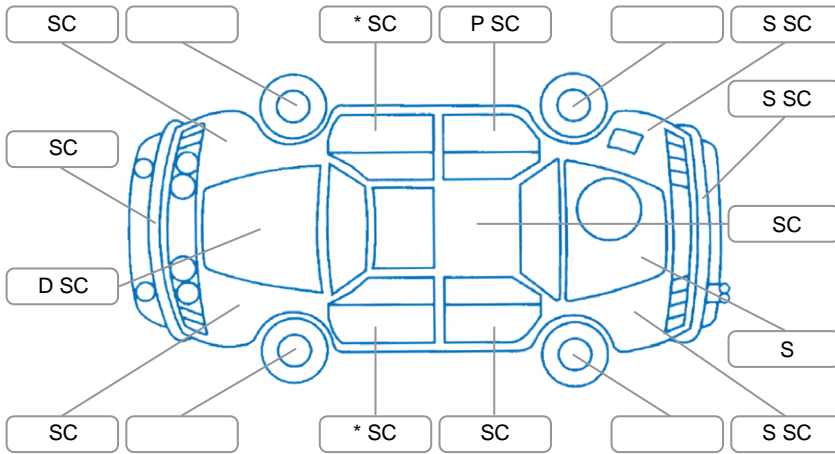

Report ID:	27,566,483	Version:	1
Created:	14 May 2026		

Make:	Ford	Model:	Ranger
Body Style:	Utility	Year:	2023
Rego No.:	PTW578	Rego Expiry:	04 Oct 2026
WoF Expiry:	23 Mar 2027	Odometer:	134,850 Kms
Good No.:	27566483	VIN:	MNACMFF60NW259391
Next Service:	145,000 Kms	Service History:	Yes

**Key**  
 S = Scratch    R = Rust    C = Crack    \* = Decals    W = Significant scuffs  
 D = Dent    PT = Paint defect    P = Pin dent    SC = Stone Chips

Note: some defects and blemishes may not be displayed in the diagram