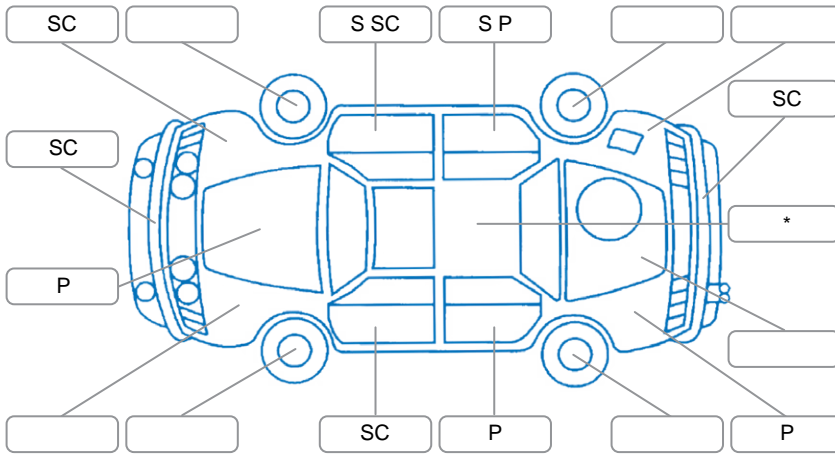

Report ID:	27,566,477	Version:	2
Created:	20 May 2026		

Make:	Toyota	Model:	Rav4
Body Style:	SUV	Year:	2022
Rego No.:	PFK226	Rego Expiry:	28 Jan 2027
WoF Expiry:	03 Jun 2027	Odometer:	195,753 Kms
Good No.:	27566477	VIN:	JTMRW3FV90D560960
Next Service:	206,900 Kms	Service History:	No

Key
 S = Scratch R = Rust C = Crack * = Decals W = Significant scuffs
 D = Dent PT = Paint defect P = Pin dent SC = Stone Chips

Note: some defects and blemishes may not be displayed in the diagram

Body Inspection Comments

RF step plate worn

Conditions During Body Inspection Wet

Under Carriage and Under Bonnet Inspection Comments

Interior Comments

Seats:	Good
Carpets:	Poor, RF carpet torn
Panels:	Average
Dashboard:	Good

General Comments