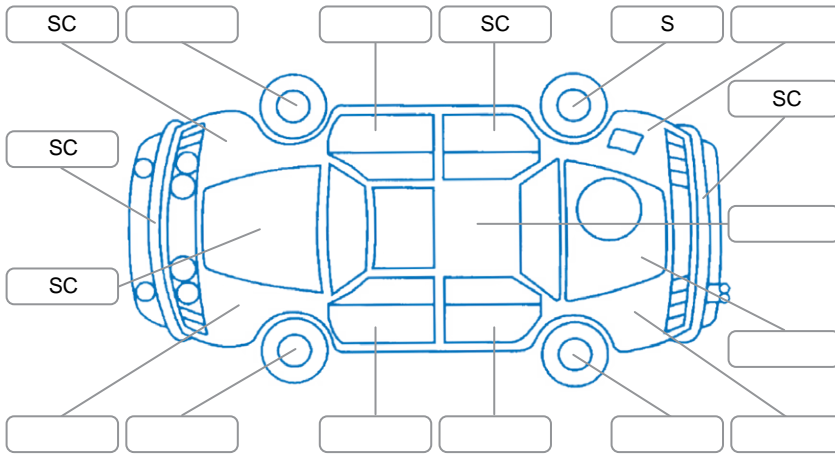

Report ID:	27,566,465	Version:	1
Created:	12 May 2026		

Make:	Mazda	Model:	Mazda3
Body Style:	Hatchback	Year:	2023
Rego No.:	PRK908	Rego Expiry:	16 Aug 2026
WoF Expiry:	29 Apr 2027	Odometer:	39,032 Kms
Good No.:	27566465	VIN:	JM0BP2H7A01211740
Next Service:	52,000 Kms	Service History:	Yes

Key
 S = Scratch R = Rust C = Crack * = Decals W = Significant scuffs
 D = Dent PT = Paint defect P = Pin dent SC = Stone Chips

Note: some defects and blemishes may not be displayed in the diagram

Body Inspection Comments

Conditions During Body Inspection: Dry

Under Carriage and Under Bonnet Inspection Comments

Interior Comments

Seats:	Good
Carpets:	Good
Panels:	Good
Dashboard:	Good

General Comments

Road Conditions During Test Drive	Dry		
Engine Timing Mechanism	Timing Chain		
Evidence of Cam Belt Replacement	<input type="checkbox"/> Yes	<input type="checkbox"/> No	Kms
Inspected by:	Caleb Spicer Lee		
Published by:	Caleb Spicer Lee		
Inspection Date:	12 May 2026		