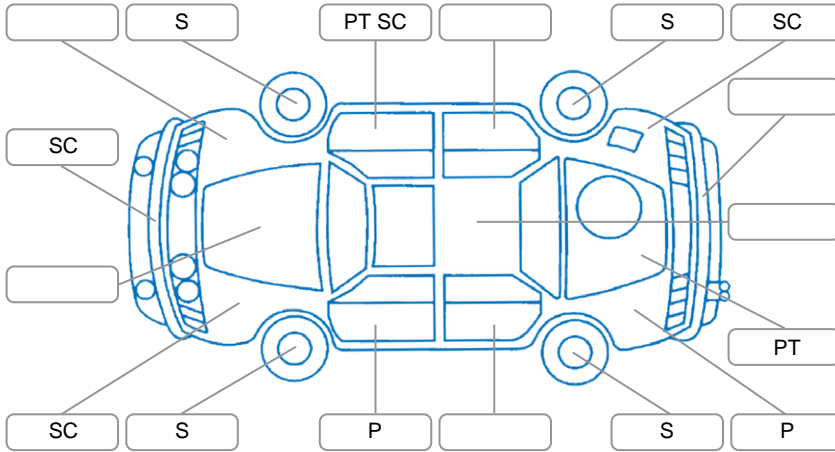

Report ID:	27,566,449	Version:	1
Created:	11 May 2026		

Make:	Ford	Model:	Mustang
Body Style:	Convertible	Year:	2007
Rego No.:	SHEDEV	Rego Expiry:	24 Mar 2027
WoF Expiry:	23 Jan 2027	Odometer:	100,143 Kms
Good No.:	27566449	VIN:	1ZVHT85H375257137
Next Service:	110,400 Kms	Service History:	No

**Key**  
 S = Scratch    R = Rust    C = Crack    \* = Decals    W = Significant scuffs  
 D = Dent    PT = Paint defect    P = Pin dent    SC = Stone Chips

Note: some defects and blemishes may not be displayed in the diagram

### Body Inspection Comments

Missing number plates.  
 Missing tools.  
 LF tyre sidewall gouged.

Conditions During Body Inspection    Dry