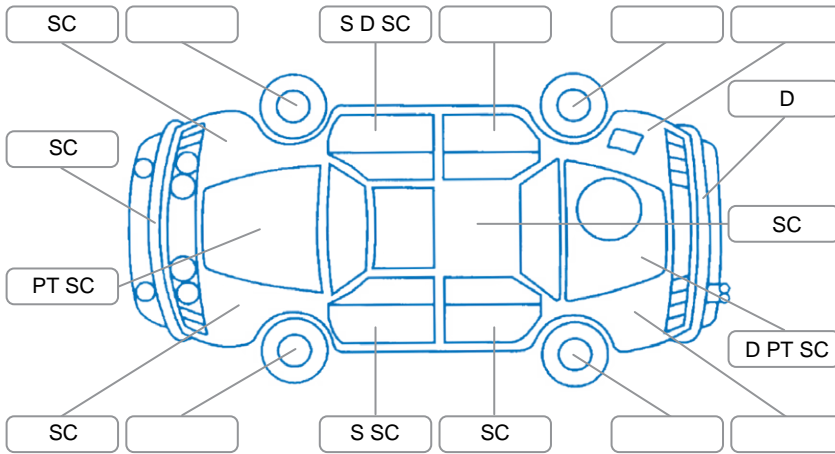

Report ID:	27,566,372	Version:	3
Created:	11 May 2026		

Make:	Ford	Model:	Transit
Body Style:	Van	Year:	2015
Rego No.:	HWF910	Rego Expiry:	11 Jan 2027
WoF Expiry:	16 Nov 2026	Odometer:	192,611 Kms
Good No.:	27566372	VIN:	WFOYXXTTGYER06778
Next Service:	206,000 Kms	Service History:	No

Key
 S = Scratch R = Rust C = Crack * = Decals W = Significant scuffs
 D = Dent PT = Paint defect P = Pin dent SC = Stone Chips

Note: some defects and blemishes may not be displayed in the diagram

Body Inspection Comments

Dent/paint defect in LH A pillar.
 Stone chip in windscreen.
 RF door seal torn.

Conditions During Body Inspection Wet

Under Carriage and Under Bonnet Inspection Comments

Underbody surface rust.

Interior Comments

Seats:	Poor, RF seat torn
Carpets:	Good
Panels:	Good
Dashboard:	Good

General Comments

Intermittently loses power.

Road Conditions During Test Drive	Dry
Engine Timing Mechanism	Timing Chain
Evidence of Cam Belt Replacement	<input type="checkbox"/> Yes <input type="checkbox"/> No Kms
Inspected by:	Caleb Spicer Lee
Published by:	Caleb Spicer Lee
Inspection Date:	11 May 2026