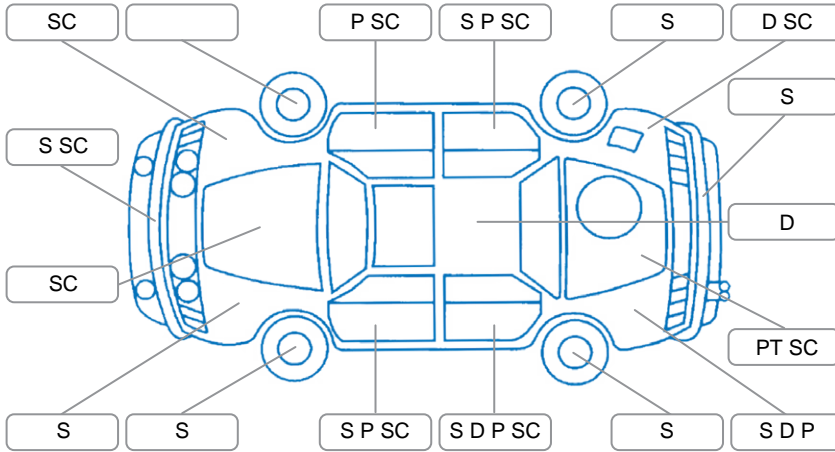

Report ID:	27,566,355	Version:	1
Created:	10 May 2026		

Make:	Toyota	Model:	Hiace
Body Style:	Van	Year:	2009
Rego No.:	MRC538	Rego Expiry:	19 May 2026
WoF Expiry:	11 Oct 2026	Odometer:	440,502 Kms
Good No.:	27566355	VIN:	7AT0H60FX15001893
Next Service:	434,000 Kms	Service History:	No

Key

S = Scratch R = Rust C = Crack * = Decals W = Significant scuffs
 D = Dent PT = Paint defect P = Pin dent SC = Stone Chips

Note: some defects and blemishes may not be displayed in the diagram

Body Inspection Comments

FR sill/wheel arch worn.
 Moisture in LH taillight.
 LR window tint in poor condition.
 Dents in both sills.

Conditions During Body Inspection

Under Carriage and Under Bonnet Inspection Comments

LF inner CV boot split.
 Engine/gearbox oil leaks.