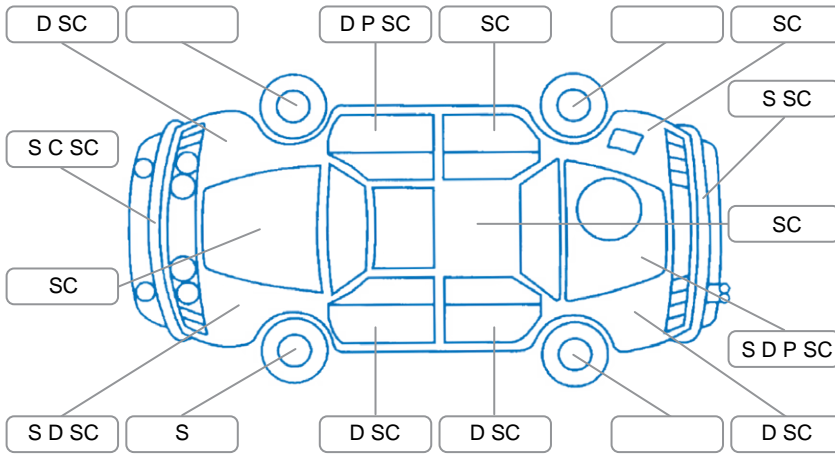

Report ID:	27,566,289	Version:	1
Created:	06 May 2026		

Make:	Ford	Model:	Ranger
Body Style:	Utility	Year:	2015
Rego No.:	JBM524	Rego Expiry:	22 Apr 2027
WoF Expiry:	16 Aug 2026	Odometer:	199,094 Kms
Good No.:	27566289	VIN:	MNAUMFF50EW300539
Next Service:	196,998 Kms	Service History:	No

Key
 S = Scratch R = Rust C = Crack * = Decals W = Significant scuffs
 D = Dent PT = Paint defect P = Pin dent SC = Stone Chips

Note: some defects and blemishes may not be displayed in the diagram

Body Inspection Comments

Conditions During Body Inspection Dry

Under Carriage and Under Bonnet Inspection Comments

Engine oil leak.

Interior Comments

Seats:	Good
Carpets:	Average
Panels:	Average. Door cards scuffed.
Dashboard:	Average. Steering wheel worn.