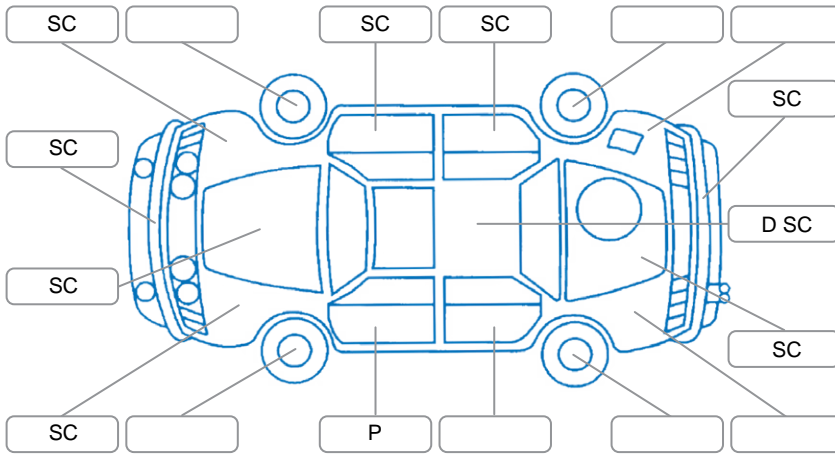

Key
 S = Scratch R = Rust C = Crack * = Decals W = Significant scuffs
 D = Dent PT = Paint defect P = Pin dent SC = Stone Chips

Note: some defects and blemishes may not be displayed in the diagram

Body Inspection Comments

Holes drilled in roof gutter mouldings.

Conditions During Body Inspection

Dry

Under Carriage and Under Bonnet Inspection Comments

Interior Comments

Seats:	Good
Carpets:	Good
Panels:	Good
Dashboard:	Good

General Comments