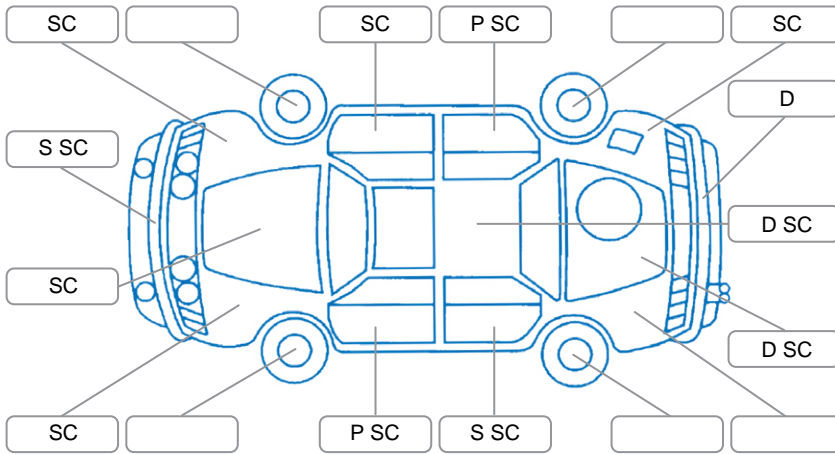

Report ID:	27,566,236	Version:	2
Created:	11 May 2026		

Make:	Ford	Model:	Ranger
Body Style:	Utility	Year:	2022
Rego No.:	PAJ948	Rego Expiry:	01 Feb 2027
WoF Expiry:	17 Feb 2027	Odometer:	141,609 Kms
Good No.:	27566236	VIN:	MNAUMFF50MW170091
Next Service:	157,000 Kms	Service History:	Yes

Key
 S = Scratch R = Rust C = Crack * = Decals W = Significant scuffs
 D = Dent PT = Paint defect P = Pin dent SC = Stone Chips

Note: some defects and blemishes may not be displayed in the diagram

Body Inspection Comments

Paint defect on LR step plate.
 Both mirror indicator lenses cracked.
 LH mirror assembly cracked.
 LR door seal torn.

Conditions During Body Inspection Dry

Under Carriage and Under Bonnet Inspection Comments