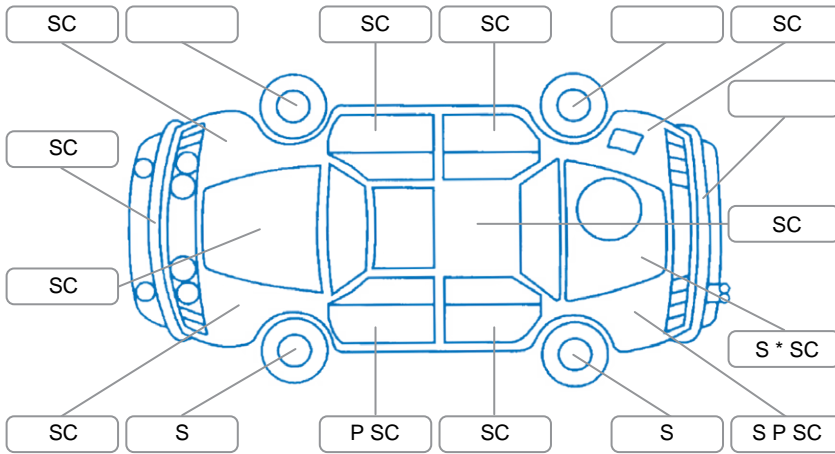

Report ID:	27,566,215	Version:	1
Created:	06 May 2026		

Make:	Nissan	Model:	Navara
Body Style:	Utility	Year:	2017
Rego No.:	LKC177	Rego Expiry:	03 May 2026
WoF Expiry:	30 Jul 2026	Odometer:	105,577 Kms
Good No.:	27566215	VIN:	MNTCB2D23A0007263
Next Service:	Unknown	Service History:	No

**Key**  
 S = Scratch    R = Rust    C = Crack    \* = Decals    W = Significant scuffs  
 D = Dent    PT = Paint defect    P = Pin dent    SC = Stone Chips

Note: some defects and blemishes may not be displayed in the diagram