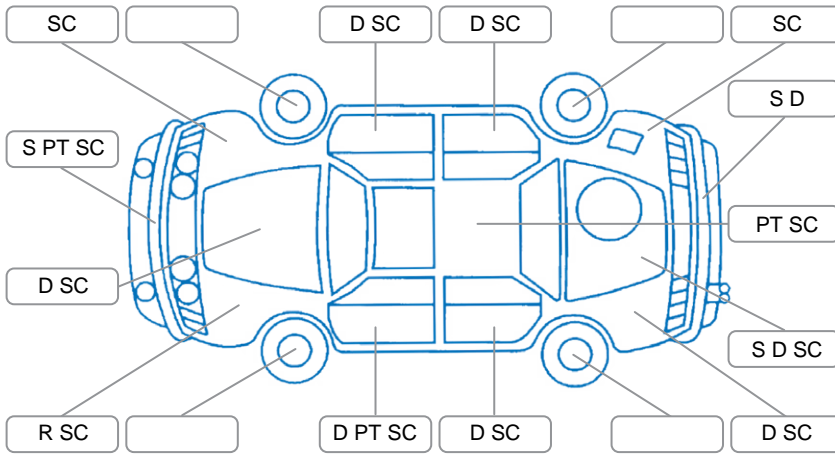

Report ID:	27,566,204	Version:	4
Created:	09 Jun 2026		

Make:	Toyota	Model:	Hilux
Body Style:	Utility	Year:	2017
Rego No.:	KWD926	Rego Expiry:	30 Jul 2026
WoF Expiry:	22 May 2027	Odometer:	219,175 Kms
Good No.:	27566204	VIN:	MR0KA3CD801200593
Next Service:	219,000 Kms	Service History:	Yes

Key

S = Scratch R = Rust C = Crack * = Decals W = Significant scuffs
 D = Dent PT = Paint defect P = Pin dent SC = Stone Chips

Note: some defects and blemishes may not be displayed in the diagram

Body Inspection Comments

RH mirror indicator lens cracked.
 Rust in RH cant rail.
 Tailgate badge/decal missing.

Conditions During Body Inspection: Wet

Under Carriage and Under Bonnet Inspection Comments

Oxidation underneath

Interior Comments

Seats:	Good
Carpets:	Poor, RF carpet torn
Panels:	Average, Holes drilled in centre console
Dashboard:	Average, Holes drilled in dashboard

General Comments

Road Conditions During Test Drive	Dry
Engine Timing Mechanism	Timing Chain
Evidence of Cam Belt Replacement	<input type="checkbox"/> Yes <input type="checkbox"/> No Kms
Inspected by:	Caleb Spicer Lee
Published by:	Kate Gibson
Inspection Date:	04 May 2026