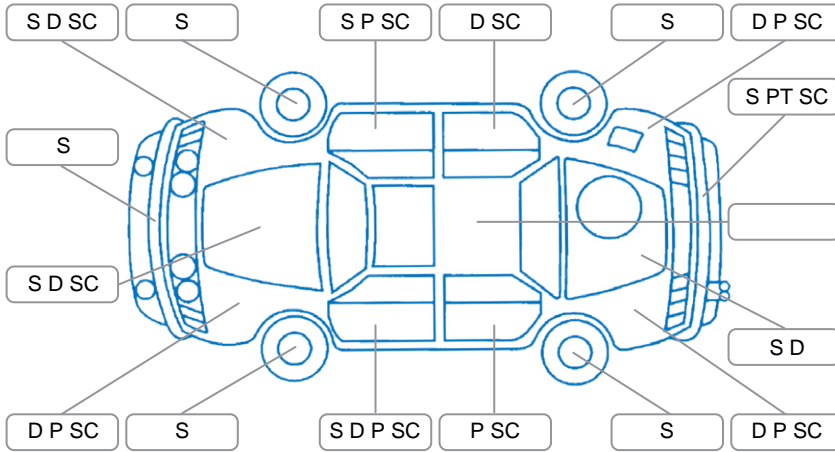

Report ID:	27,566,150	Version:	3
Created:	13 May 2026		

Make:	Holden	Model:	Equinox
Body Style:	SUV	Year:	2020
Rego No.:	NER704	Rego Expiry:	09 Dec 2026
WoF Expiry:	21 Nov 2026	Odometer:	145,014 Kms
Good No.:	27566150	VIN:	3G0AX7EX5LS686710
Next Service:	150,000 Kms	Service History:	No

Key

S = Scratch R = Rust C = Crack * = Decals W = Significant scuffs
 D = Dent PT = Paint defect P = Pin dent SC = Stone Chips

Note: some defects and blemishes may not be displayed in the diagram

Body Inspection Comments

Holes drilled in front and rear bumpers.
 4 additional aerial ports and cut electrical harness on roof.
 RF door seal torn.

Conditions During Body Inspection	Dry
-----------------------------------	-----

Under Carriage and Under Bonnet Inspection Comments

Minor engine oil leak.

Interior Comments

Seats:	Good. Drivers seat leather wearing.
Carpets:	Average. Holes in passenger footwell.
Panels:	Poor, holes drilled, sunglasses holder missing.
Dashboard:	Average. dash speaker missing, holes drilled.