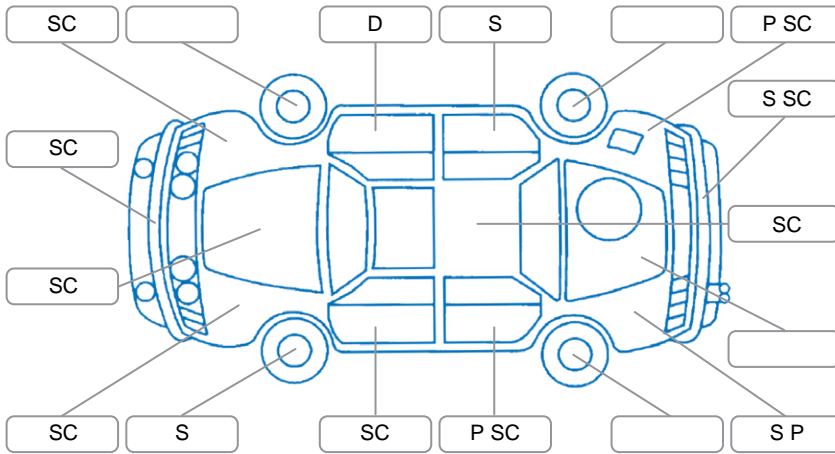

Key
 S = Scratch R = Rust C = Crack * = Decals W = Significant scuffs
 D = Dent PT = Paint defect P = Pin dent SC = Stone Chips

Note: some defects and blemishes may not be displayed in the diagram

Body Inspection Comments

Conditions During Body Inspection: Dry

Under Carriage and Under Bonnet Inspection Comments

Interior Comments

Seats:	Good
Carpets:	Good
Panels:	Good
Dashboard:	Good

General Comments

Road Conditions During Test Drive	Dry		
Engine Timing Mechanism	Timing Chain		
Evidence of Cam Belt Replacement	<input type="checkbox"/> Yes	<input type="checkbox"/> No	Kms
Inspected by:	Dean Sinclair		
Published by:	Dean Sinclair		
Inspection Date:	04 May 2026		