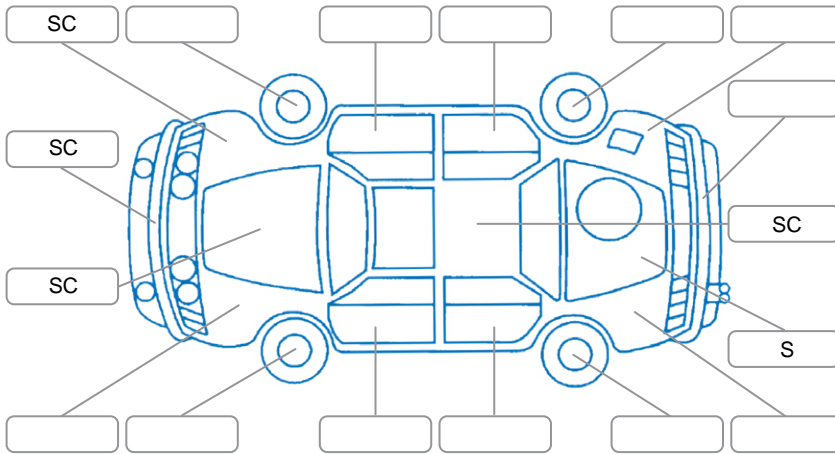

Report ID:	27,566,132	Version:	1
Created:	04 May 2026		

Make:	KIA	Model:	Sportage
Body Style:	SUV	Year:	2022
Rego No.:	PQN603	Rego Expiry:	04 Aug 2026
WoF Expiry:	07 Nov 2026	Odometer:	67,113 Kms
Good No.:	27566132	VIN:	KNAPU81DMN7092684
Next Service:	78,000km	Service History:	Yes

Key
 S = Scratch R = Rust C = Crack * = Decals W = Significant scuffs
 D = Dent PT = Paint defect P = Pin dent SC = Stone Chips

Note: some defects and blemishes may not be displayed in the diagram

Body Inspection Comments

Conditions During Body Inspection: Dry

Under Carriage and Under Bonnet Inspection Comments

Interior Comments

Seats:	Good
Carpets:	Good
Panels:	Good
Dashboard:	Good

General Comments

Road Conditions During Test Drive	Dry		
Engine Timing Mechanism	Timing Chain		
Evidence of Cam Belt Replacement	<input type="checkbox"/> Yes	<input type="checkbox"/> No	Kms
Inspected by:	Blair Robertson		
Published by:	Blair Robertson		
Inspection Date:	04 May 2026		