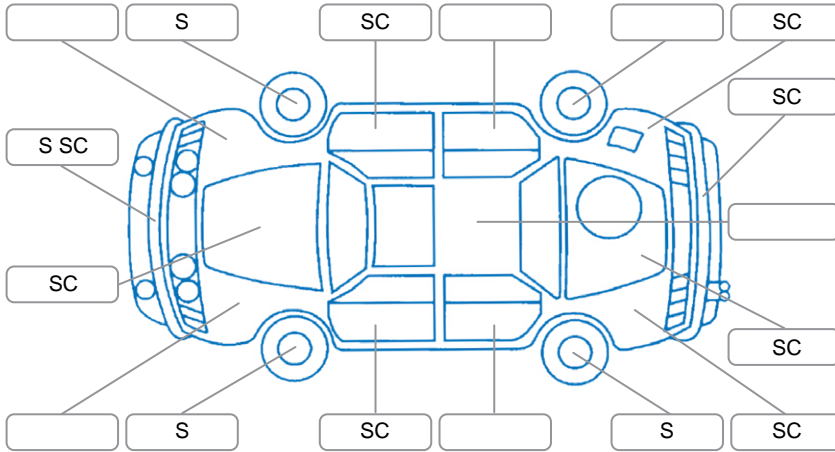

Report ID:	27,566,121	Version:	1
Created:	19 May 2026		

Make:	BMW	Model:	M3
Body Style:	Sports Car	Year:	2008
Rego No.:	QDW357	Rego Expiry:	10 Mar 2027
WoF Expiry:	11 Mar 2027	Odometer:	107,165 Kms
Good No.:	27566121	VIN:	WBSWD92020PY34691
Next Service:	116,400 Kms	Service History:	No

Key

S = Scratch R = Rust C = Crack * = Decals W = Significant scuffs
 D = Dent PT = Paint defect P = Pin dent SC = Stone Chips

Note: some defects and blemishes may not be displayed in the diagram

Body Inspection Comments

Conditions During Body Inspection: Dry

Under Carriage and Under Bonnet Inspection Comments

Engine oil leak.

Interior Comments

Seats:	Good
Carpets:	Good
Panels:	Good
Dashboard:	Good

General Comments

Check engine light on.
 Vibration in steering/driveline.
 Car too low to go on hoist.