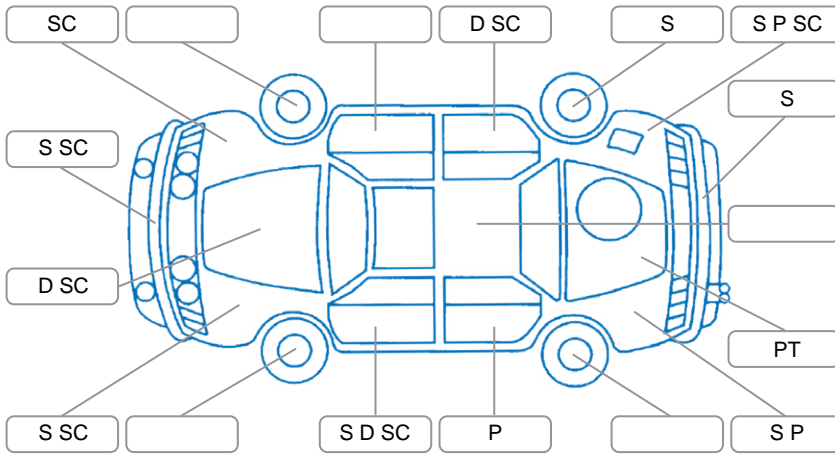

Report ID:	27,566,113	Version:	1
Created:	03 May 2026		

Make:	Nissan	Model:	X-Trail
Body Style:	Wagon	Year:	2014
Rego No.:	QSF243	Rego Expiry:	02 May 2026
WoF Expiry:	13 Nov 2026	Odometer:	115,053 Kms
Good No.:	27566113	VIN:	7AT0DH6LX24017568
Next Service:	119,000 Kms	Service History:	No

Key

S = Scratch R = Rust C = Crack * = Decals W = Significant scuffs
 D = Dent PT = Paint defect P = Pin dent SC = Stone Chips

Note: some defects and blemishes may not be displayed in the diagram

Body Inspection Comments