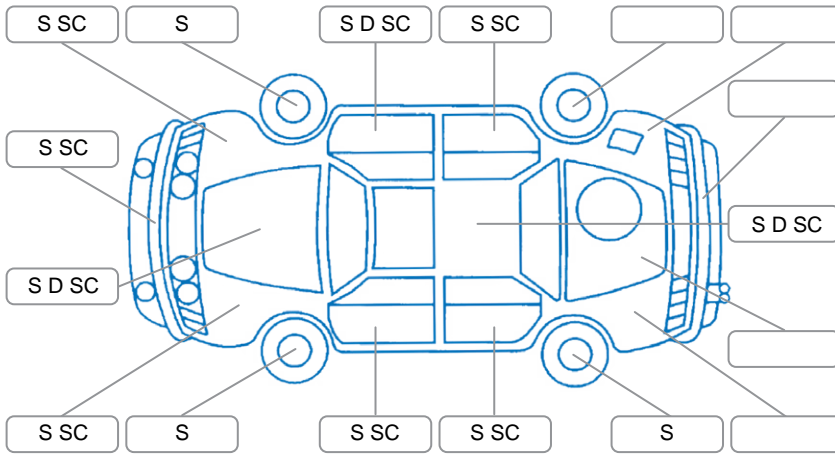

Report ID:	27,566,081	Version:	2
Created:	18 May 2026		

Make:	Mitsubishi	Model:	Triton
Body Style:	Utility	Year:	2021
Rego No.:	NFD720	Rego Expiry:	19 Jul 2026
WoF Expiry:	13 Jan 2027	Odometer:	253,540 Kms
Good No.:	27566081	VIN:	MMAWLKL10MH003790
Next Service:	255,000 Kms	Service History:	No

Key
 S = Scratch R = Rust C = Crack * = Decals W = Significant scuffs
 D = Dent PT = Paint defect P = Pin dent SC = Stone Chips

Note: some defects and blemishes may not be displayed in the diagram

Body Inspection Comments

Interior Comments

Seats: Poor, RF seat torn
 Carpets: Good
 Panels: Average
 Dashboard: Average, Steering wheel worn

General Comments

Engine oil overfilled.
 Rattle from turbo.
 DPF warning flashing.

Road Conditions During Test Drive	Wet
Engine Timing Mechanism	Timing Chain
Evidence of Cam Belt Replacement	<input type="checkbox"/> Yes <input type="checkbox"/> No Kms
Inspected by:	Caleb Spicer Lee
Published by:	Carl Williams
Inspection Date:	08 May 2026