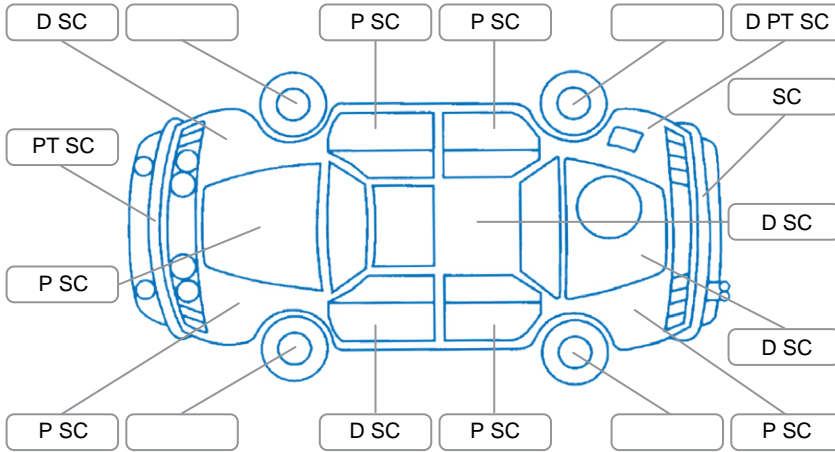

Report ID:	27,566,075	Version:	1
Created:	08 May 2026		

Make:	Holden	Model:	Captiva 7
Body Style:	SUV	Year:	2014
Rego No.:	HUG120	Rego Expiry:	17 Dec 2026
WoF Expiry:	12 Feb 2027	Odometer:	162,133 Kms
Good No.:	27566075	VIN:	KL3CD2659FB014762
Next Service:	165,000 Kms	Service History:	No

Key

S = Scratch R = Rust C = Crack * = Decals W = Significant scuffs
 D = Dent PT = Paint defect P = Pin dent SC = Stone Chips

Note: some defects and blemishes may not be displayed in the diagram

Body Inspection Comments

- Holes in front bumper.
- Extra aerials in roof.
- LH mirror indicator lens cracked.
- LF/RF door seals torn.

Conditions During Body Inspection Dry

Under Carriage and Under Bonnet Inspection Comments

Interior Comments

Seats:	Good
Carpets:	Good
Panels:	Poor
Dashboard:	Poor

General Comments

- LH low beam fail.
- Rear window washer fail.
- Spongey brake pedal.
- Driveline vibration.

Road Conditions During Test Drive Dry

Engine Timing Mechanism Timing Chain