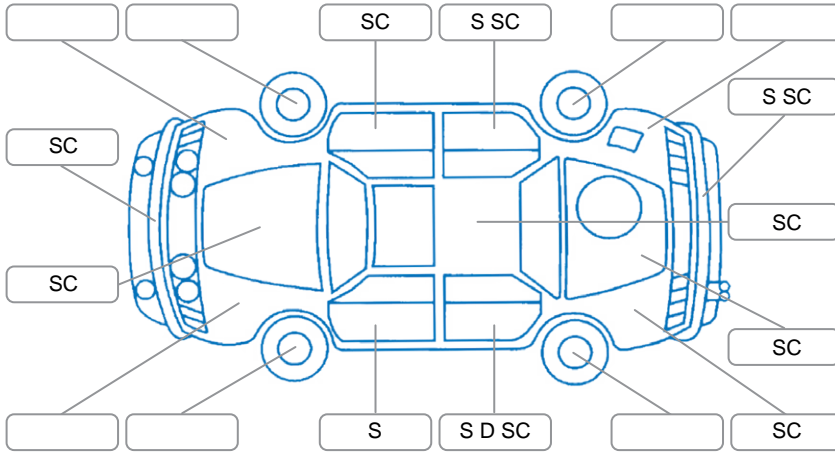

Report ID:	27,566,052	Version:	1
Created:	07 May 2026		

Make:	Volkswagen	Model:	Tiguan
Body Style:	SUV	Year:	2021
Rego No.:	NLY794	Rego Expiry:	11 May 2026
WoF Expiry:	17 Apr 2026	Odometer:	64,326 Kms
Good No.:	27566052	VIN:	WVGZZZ5NZMW526069
Next Service:	Unknown	Service History:	Yes

Key

S = Scratch R = Rust C = Crack * = Decals W = Significant scuffs
 D = Dent PT = Paint defect P = Pin dent SC = Stone Chips

Note: some defects and blemishes may not be displayed in the diagram

Body Inspection Comments

Conditions During Body Inspection: Dry

Under Carriage and Under Bonnet Inspection Comments

Interior Comments

Seats:	Good
Carpets:	Good
Panels:	Good
Dashboard:	Good

General Comments

Road Conditions During Test Drive	Dry		
Engine Timing Mechanism	Cambelt		
Evidence of Cam Belt Replacement	<input type="checkbox"/> Yes	<input checked="" type="checkbox"/> No	Kms
Inspected by:	Caleb Spicer Lee		
Published by:	Caleb Spicer Lee		
Inspection Date:	07 May 2026		