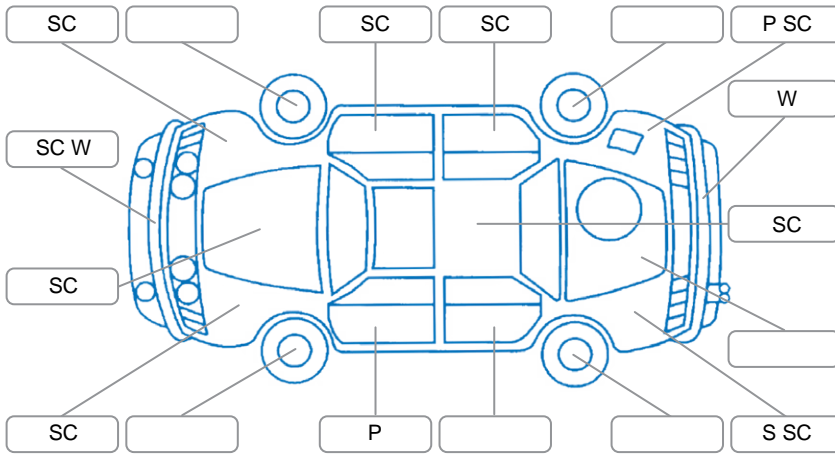

Report ID:	27,565,993	Version:	1
Created:	05 May 2026		

Make:	Ford	Model:	Ranger
Body Style:	Utility	Year:	2023
Rego No.:	PRF626	Rego Expiry:	15 Jul 2026
WoF Expiry:	14 Jan 2027	Odometer:	187,951 Kms
Good No.:	27565993	VIN:	MNACMFF60NW253064
Next Service:	199,000 kms	Service History:	Yes

Key
 S = Scratch R = Rust C = Crack * = Decals W = Significant scuffs
 D = Dent PT = Paint defect P = Pin dent SC = Stone Chips

Note: some defects and blemishes may not be displayed in the diagram

Body Inspection Comments

Conditions During Body Inspection Dry

Under Carriage and Under Bonnet Inspection Comments

Interior Comments

Seats:	Good
Carpets:	Good
Panels:	Good
Dashboard:	Good

General Comments

Minor tear right front door seal