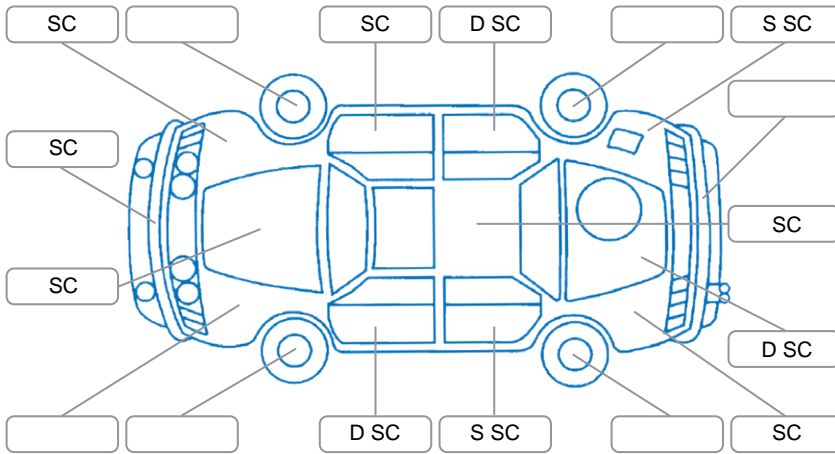

Report ID:	27,565,938	Version:	1
Created:	30 Apr 2026		

Make:	Toyota	Model:	Hilux
Body Style:	Utility	Year:	2021
Rego No.:	NRF920	Rego Expiry:	28 Jul 2026
WoF Expiry:	16 Apr 2027	Odometer:	166,629 Kms
Good No.:	27565938	VIN:	MR0BA3CD500042896
Next Service:	171,000 Kms	Service History:	No

Key
 S = Scratch R = Rust C = Crack * = Decals W = Significant scuffs
 D = Dent PT = Paint defect P = Pin dent SC = Stone Chips

Note: some defects and blemishes may not be displayed in the diagram

Body Inspection Comments

LH running board cover broken. RF door seal torn.
 Dent/paint defect in LH cab corner.
 RF/LF step plates worn.
 Crack in windscreen.

Conditions During Body Inspection Dry

Under Carriage and Under Bonnet Inspection Comments

Interior Comments

Seats: Good
 Carpets: Poor, RF carpet torn
 Panels: Good
 Dashboard: Good

General Comments

Road Conditions During Test Drive	Dry
Engine Timing Mechanism	Timing Chain
Evidence of Cam Belt Replacement	<input type="checkbox"/> Yes <input type="checkbox"/> No Kms
Inspected by:	Caleb Spicer Lee
Published by:	Caleb Spicer Lee
Inspection Date:	30 Apr 2026