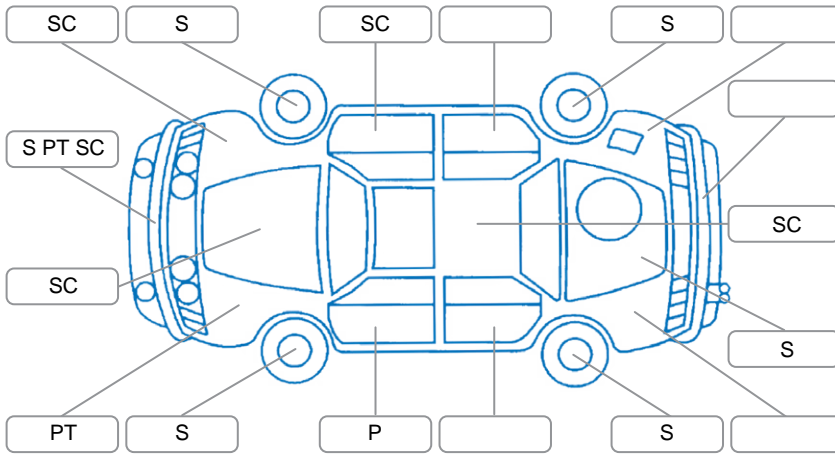

Report ID:	27,565,929	Version:	5
Created:	04 May 2026		

Make:	Toyota	Model:	Hilux
Body Style:	Utility	Year:	2021
Rego No.:	NRF915	Rego Expiry:	28 Jul 2026
WoF Expiry:	06 May 2027	Odometer:	207,028 Kms
Good No.:	27565929	VIN:	MR0BA3CD700041457
Next Service:	215,000	Service History:	No

Key
 S = Scratch R = Rust C = Crack * = Decals W = Significant scuffs
 D = Dent PT = Paint defect P = Pin dent SC = Stone Chips

Note: some defects and blemishes may not be displayed in the diagram

Body Inspection Comments

One wheel centre cap missing.

Conditions During Body Inspection Dry

Under Carriage and Under Bonnet Inspection Comments

Interior Comments

Seats:	Average
Carpets:	Average
Panels:	Average
Dashboard:	Good

General Comments