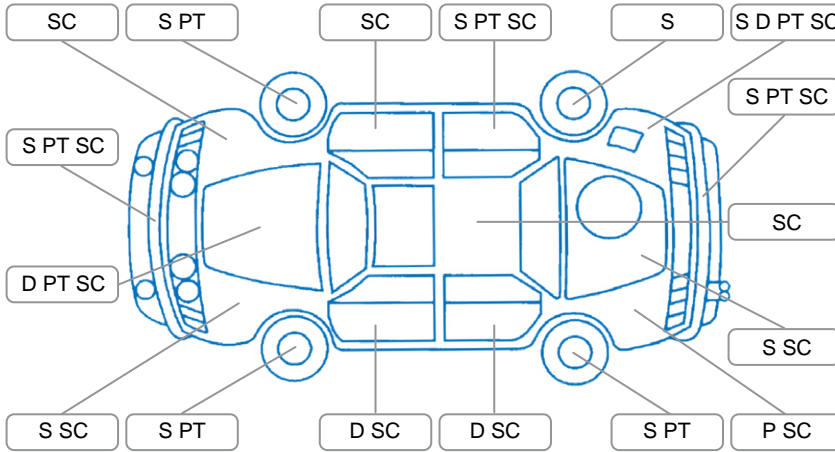

Report ID:	27,565,901	Version:	1
Created:	30 Apr 2026		

Make:	BMW	Model:	1 Series
Body Style:	Hatchback	Year:	2010
Rego No.:	FSL957	Rego Expiry:	30 Jun 2026
WoF Expiry:	03 Feb 2026	Odometer:	141,921 Kms
Good No.:	27565901	VIN:	WBAUD72030PE42791
Next Service:	Unknown	Service History:	No

Key

S = Scratch R = Rust C = Crack * = Decals W = Significant scuffs
 D = Dent PT = Paint defect P = Pin dent SC = Stone Chips

Note: some defects and blemishes may not be displayed in the diagram

Body Inspection Comments

Paint defect on LH side skirt.
 Stone chip in windscreen.

Conditions During Body Inspection Dry

Under Carriage and Under Bonnet Inspection Comments

Interior Comments

Seats:	Good
Carpets:	Good
Panels:	Poor
Dashboard:	Average

General Comments

Pulling to the right.
 Has run flat tyres.
 Rear window washer fail.
 Ac not cold.

Road Conditions During Test Drive	Dry	
Engine Timing Mechanism	Timing Chain	
Evidence of Cam Belt Replacement	<input type="checkbox"/> Yes <input type="checkbox"/> No	Kms
Inspected by:	Caleb Spicer Lee	
Published by:	Caleb Spicer Lee	
Inspection Date:	30 Apr 2026	