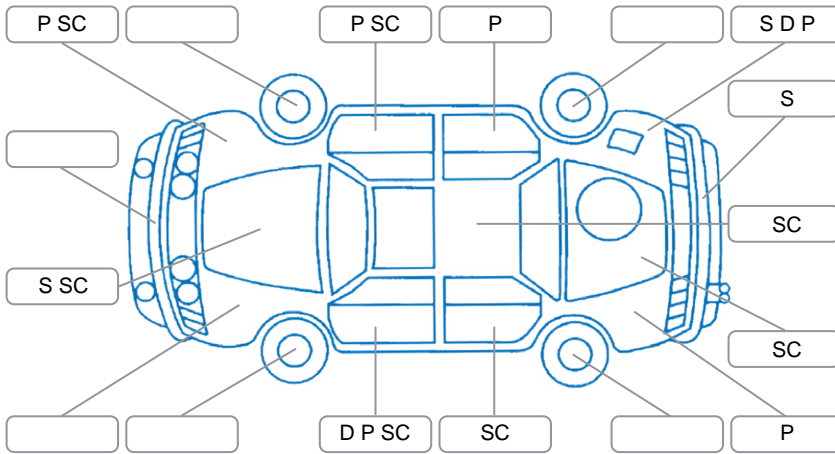

Report ID:	27,565,891	Version:	2
Created:	30 Apr 2026		

Make:	Toyota	Model:	Hilux
Body Style:	Utility	Year:	2020
Rego No.:	NFD226	Rego Expiry:	10 Dec 2026
WoF Expiry:	11 Dec 2026	Odometer:	129,009 Kms
Good No.:	27565891	VIN:	MROJA3DD700347472
Next Service:	136,500 Kms	Service History:	Yes

Key

S = Scratch R = Rust C = Crack * = Decals W = Significant scuffs
 D = Dent PT = Paint defect P = Pin dent SC = Stone Chips

Note: some defects and blemishes may not be displayed in the diagram

Body Inspection Comments

All sill step plates are worn. RH running board scuffed.
 Tailgate high stop light cracked. Canopy window tints scratched.
 Stonechip in windscreen CVA.
 Minor crack in RH side mirror indicator repeater.