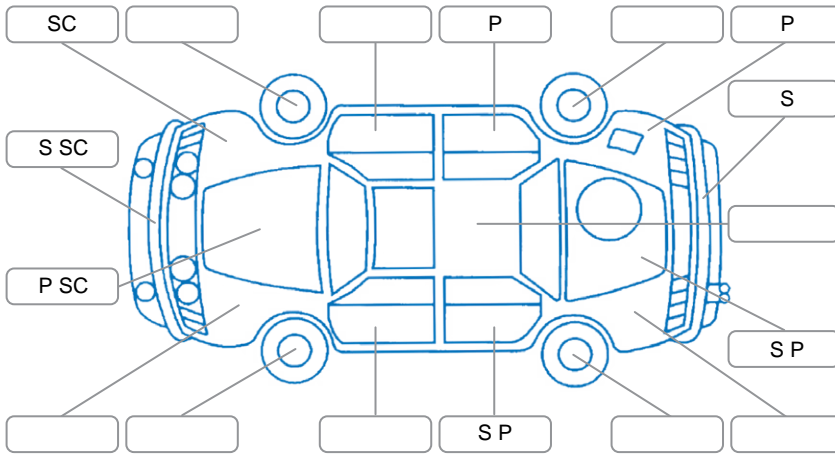

### Key

S = Scratch    R = Rust    C = Crack    \* = Decals    W = Significant scuffs  
 D = Dent    PT = Paint defect    P = Pin dent    SC = Stone Chips

Note: some defects and blemishes may not be displayed in the diagram

### Under Carriage and Under Bonnet Inspection Comments

Underbody plastic trims damaged, left side is loose.