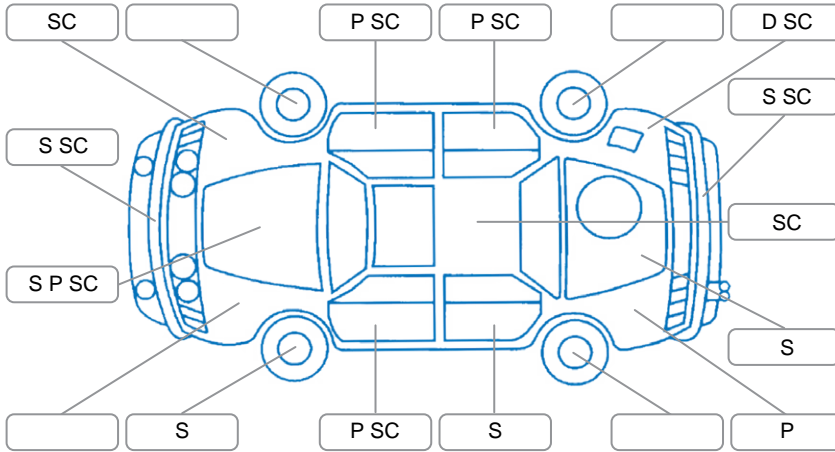

Report ID:	27,565,870	Version:	1
Created:	03 May 2026		

Make:	Skoda	Model:	Octavia
Body Style:	Sedan	Year:	2017
Rego No.:	KPW402	Rego Expiry:	28 May 2026
WoF Expiry:	29 May 2026	Odometer:	125,344 Kms
Good No.:	27565870	VIN:	TMBBG7NE0J0029386
Next Service:	125,000 Kms	Service History:	No

Key

S = Scratch R = Rust C = Crack * = Decals W = Significant scuffs
 D = Dent PT = Paint defect P = Pin dent SC = Stone Chips

Note: some defects and blemishes may not be displayed in the diagram

Body Inspection Comments

Front grille damaged.
 Minor crack in FR fog light.
 FR door seal split.

Conditions During Body Inspection

Under Carriage and Under Bonnet Inspection Comments

RR shock absorber leaking.
 Rear brake pads low.