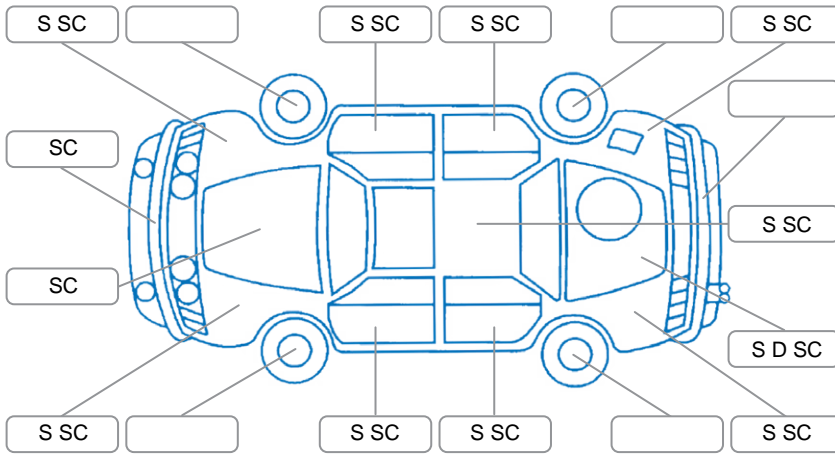

Report ID:	27,565,843	Version:	2
Created:	29 Apr 2026		

Make:	Nissan	Model:	Navara
Body Style:	Utility	Year:	2021
Rego No.:	NMS619	Rego Expiry:	07 Aug 2026
WoF Expiry:	17 Apr 2027	Odometer:	172,631 Kms
Good No.:	27565843	VIN:	MNTCBND23A0001930
Next Service:	179,500 Kms	Service History:	Yes

Key

S = Scratch R = Rust C = Crack * = Decals W = Significant scuffs
 D = Dent PT = Paint defect P = Pin dent SC = Stone Chips

Note: some defects and blemishes may not be displayed in the diagram

Body Inspection Comments

- Stone chips in windscreen.
- RF step plate worn.
- RH sill worn.
- Minor dent in LR step plate.

Conditions During Body Inspection Dry

Under Carriage and Under Bonnet Inspection Comments

Interior Comments