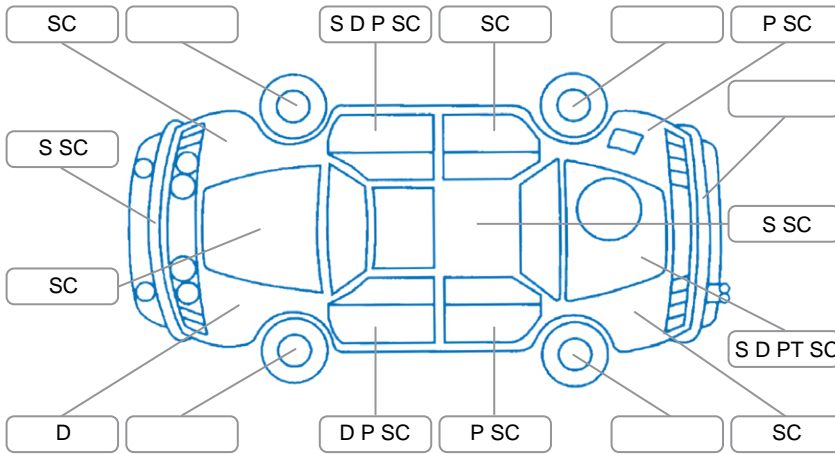

Report ID:	27,565,827	Version:	1
Created:	26 Apr 2026		

Make:	Ford	Model:	Ranger
Body Style:	Utility	Year:	2017
Rego No.:	KPR985	Rego Expiry:	30 Jul 2026
WoF Expiry:	28 Apr 2027	Odometer:	218,526 Kms
Good No.:	27565827	VIN:	MPBUMFF50HX114876
Next Service:	231,000 Kms	Service History:	Yes

### Key

S = Scratch    R = Rust    C = Crack    \* = Decals    W = Significant scuffs  
 D = Dent    PT = Paint defect    P = Pin dent    SC = Stone Chips

Note: some defects and blemishes may not be displayed in the diagram

### Body Inspection Comments

FR sill step plate worn.  
 Rear bumper pushed in on LH side.  
 Both running boards dented and scratched.

Conditions During Body Inspection

### Under Carriage and Under Bonnet Inspection Comments

Front bumper support/crash bar dented on underside.  
 Skid plate dented.