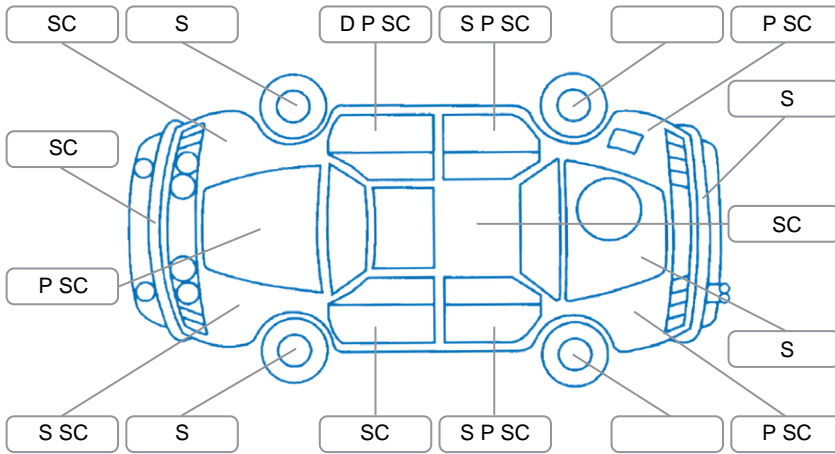

Report ID:	27,565,804	Version:	2
Created:	15 May 2026		

Make:	Ford	Model:	Everest
Body Style:	SUV	Year:	2021
Rego No.:	NRD282	Rego Expiry:	26 May 2026
WoF Expiry:	29 Apr 2027	Odometer:	204,010 Kms
Good No.:	27565804	VIN:	MNAAXXMAWAMU88491
Next Service:	218,000 Kms	Service History:	Yes

Key
 S = Scratch R = Rust C = Crack * = Decals W = Significant scuffs
 D = Dent PT = Paint defect P = Pin dent SC = Stone Chips

Note: some defects and blemishes may not be displayed in the diagram

Body Inspection Comments

Conditions During Body Inspection	Dry
-----------------------------------	-----

Under Carriage and Under Bonnet Inspection Comments

Interior Comments

Seats:	Average, front seats leather scratched.
Carpets:	Average, hole in drivers footwell.
Panels:	Good
Dashboard:	Average, steering wheel worn.