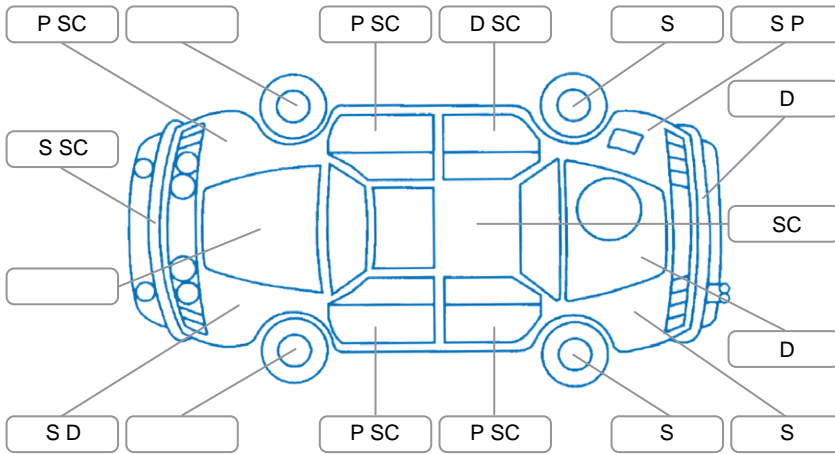

Report ID:	27,565,794	Version:	1
Created:	24 Apr 2026		

Make:	Ford	Model:	Ranger
Body Style:	Utility	Year:	2022
Rego No.:	PFB837	Rego Expiry:	21 Oct 2026
WoF Expiry:	16 Apr 2027	Odometer:	109,537 Kms
Good No.:	27565794	VIN:	MPBUMFF60NX390100
Next Service:	117,000 Kms	Service History:	Yes

Key

S = Scratch R = Rust C = Crack * = Decals W = Significant scuffs
 D = Dent PT = Paint defect P = Pin dent SC = Stone Chips

Note: some defects and blemishes may not be displayed in the diagram

Body Inspection Comments

RF step plate worn.
 Dents in RH cab corner.
 RF door seal torn.
 Paint defect/dent in RH sill.

Conditions During Body Inspection Dry

Under Carriage and Under Bonnet Inspection Comments

Interior Comments