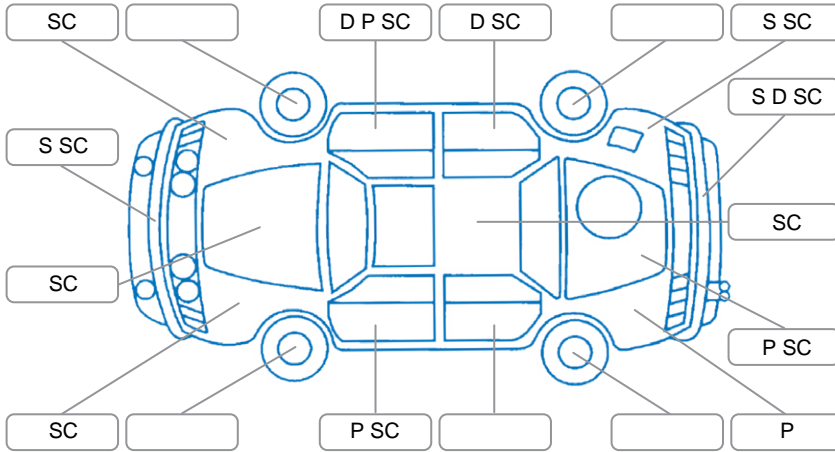

Report ID:	27,565,773	Version:	1
Created:	26 Apr 2026		

Make:	Toyota	Model:	Hilux
Body Style:	Utility	Year:	2021
Rego No.:	NKZ509	Rego Expiry:	30 Jul 2026
WoF Expiry:	10 Apr 2027	Odometer:	243,682 Kms
Good No.:	27565773	VIN:	MROJA3DDX00347773
Next Service:	244,000 Kms	Service History:	Yes

Key

S = Scratch R = Rust C = Crack * = Decals W = Significant scuffs
 D = Dent PT = Paint defect P = Pin dent SC = Stone Chips

Note: some defects and blemishes may not be displayed in the diagram

Body Inspection Comments

Front bumper RH lower grill damaged.
 RH taillight cracked.
 LR inner guard liner damaged.
 Multiple stonechips/cracks in windscreen.

Conditions During Body Inspection

Under Carriage and Under Bonnet Inspection Comments