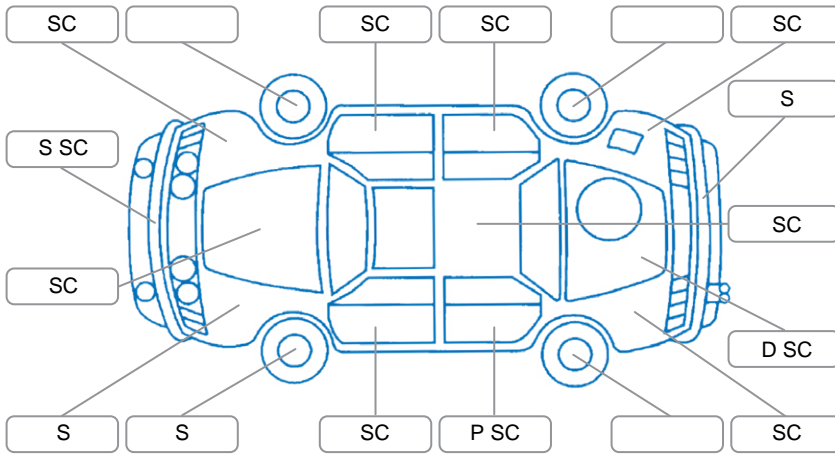

Report ID:	27,565,760	Version:	2
Created:	29 Apr 2026		

Make:	Mitsubishi	Model:	Triton
Body Style:	Utility	Year:	2022
Rego No.:	PDG503	Rego Expiry:	14 Jan 2027
WoF Expiry:	05 May 2027	Odometer:	130,244 Kms
Good No.:	27565760	VIN:	MMAJLKL10NH011924
Next Service:	135,000 Kms	Service History:	Yes

Key
 S = Scratch R = Rust C = Crack * = Decals W = Significant scuffs
 D = Dent PT = Paint defect P = Pin dent SC = Stone Chips

Note: some defects and blemishes may not be displayed in the diagram

Body Inspection Comments

RH/LH running board ends cracked.
 Minor dent in RH cab corner.

Conditions During Body Inspection Dry

Under Carriage and Under Bonnet Inspection Comments

Interior Comments

Seats:	Good
Carpets:	Good
Panels:	Good
Dashboard:	Good