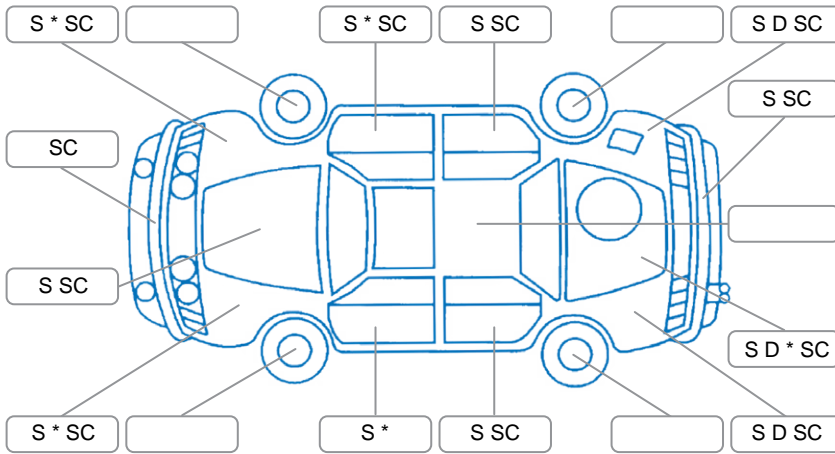

Report ID:	27,565,741	Version:	1
Created:	23 Apr 2026		

Make:	Toyota	Model:	Hilux
Body Style:	Utility	Year:	2022
Rego No.:	PPP257	Rego Expiry:	16 Nov 2026
WoF Expiry:	13 Nov 2026	Odometer:	112,391 Kms
Good No.:	27565741	VIN:	MR0KA3CD801318630
Next Service:	122,000 Kms	Service History:	Yes

Key

S = Scratch R = Rust C = Crack * = Decals W = Significant scuffs
 D = Dent PT = Paint defect P = Pin dent SC = Stone Chips

Note: some defects and blemishes may not be displayed in the diagram

Body Inspection Comments

- Dent in LH cab corner.
- RF/LF step plates worn.
- Stone chip in windscreen.
- RF sill worn.

Conditions During Body Inspection Dry

Under Carriage and Under Bonnet Inspection Comments

Interior Comments

Seats:	Good
Carpets:	Good
Panels:	Good
Dashboard:	Average, Holes drilled in dashboard