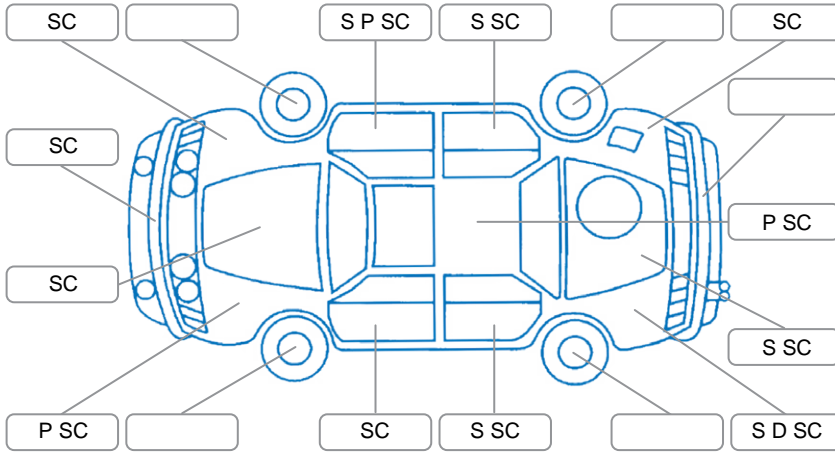

Report ID:	27,565,702	Version:	1
Created:	21 Apr 2026		

Make:	Nissan	Model:	Navara
Body Style:	Utility	Year:	2019
Rego No.:	LYA307	Rego Expiry:	28 Feb 2026
WoF Expiry:	22 Nov 2025	Odometer:	245,399 Kms
Good No.:	27565702	VIN:	MNTCB4D23A0044198
Next Service:	237,000 Kms	Service History:	No

Key

S = Scratch R = Rust C = Crack * = Decals W = Significant scuffs
 D = Dent PT = Paint defect P = Pin dent SC = Stone Chips

Note: some defects and blemishes may not be displayed in the diagram

Body Inspection Comments

FR sill step plate worn.
 RR door seal torn.
 No key for canopy locks.
 Stonechip in windscreen.

Conditions During Body Inspection

Under Carriage and Under Bonnet Inspection Comments

Engine oil leak.

Interior Comments

Seats:	Average, drivers seat base leather torn.
Carpets:	Good
Panels:	Average
Dashboard:	Good, steering wheel wearing.

General Comments

Noise in pulley area.
 DPF warning light on.
 Service due now message on dash.
 Tyres are noisy.