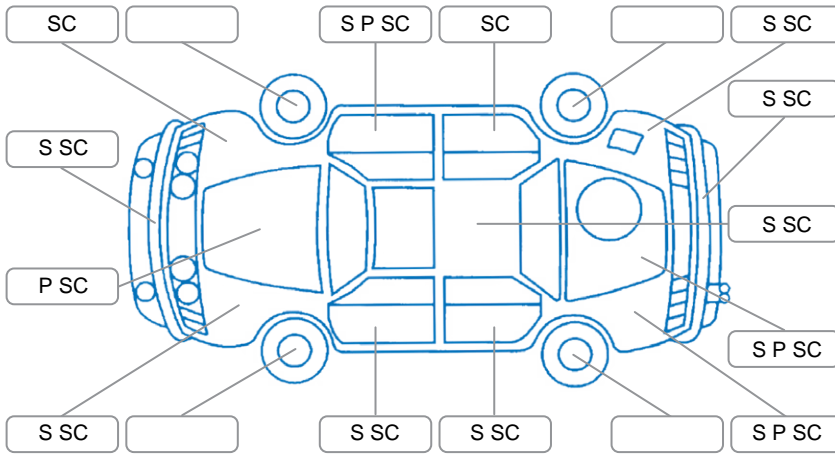

Report ID:	27,565,699	Version:	1
Created:	30 Apr 2026		

Make:	Mitsubishi	Model:	Triton
Body Style:	Utility	Year:	2021
Rego No.:	NQR806	Rego Expiry:	12 Sep 2026
WoF Expiry:	18 Sep 2026	Odometer:	116,998 Kms
Good No.:	27565699	VIN:	MMAJLKL10NH004751
Next Service:	117,000 Kms	Service History:	Yes

**Key**

S = Scratch    R = Rust    C = Crack    \* = Decals    W = Significant scuffs  
 D = Dent    PT = Paint defect    P = Pin dent    SC = Stone Chips

Note: some defects and blemishes may not be displayed in the diagram

**Body Inspection Comments**

LR door seal torn.  
 Stone chip in windscreen.  
 Dents in both cab corners.

Conditions During Body Inspection    Dry

**Under Carriage and Under Bonnet Inspection Comments**

**Interior Comments**

Seats:	Poor, RF seat torn
Carpets:	Poor, RF carpet torn
Panels:	Good
Dashboard:	Good

**General Comments**

Road Conditions During Test Drive	Dry
Engine Timing Mechanism	Timing Chain
Evidence of Cam Belt Replacement	<input type="checkbox"/> Yes <input type="checkbox"/> No    Kms
Inspected by:	Caleb Spicer Lee
Published by:	Caleb Spicer Lee
Inspection Date:	30 Apr 2026