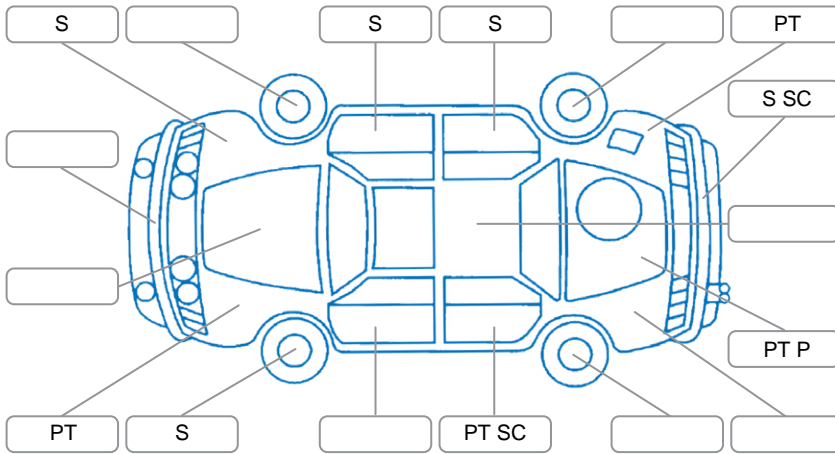

Report ID:	27,565,681	Version:	1
Created:	04 May 2026		

Make:	Mitsubishi	Model:	Triton
Body Style:	Utility	Year:	2022
Rego No.:	PCR390	Rego Expiry:	15 Jun 2026
WoF Expiry:	18 Mar 2027	Odometer:	169,565 Kms
Good No.:	27565681	VIN:	MMAJLKL10NH016581
Next Service:	182,000 kms	Service History:	No

Key
 S = Scratch R = Rust C = Crack * = Decals W = Significant scuffs
 D = Dent PT = Paint defect P = Pin dent SC = Stone Chips

Note: some defects and blemishes may not be displayed in the diagram

Body Inspection Comments

- Chips right inner wheel arch,
- Right front sill step plate worn
- Left wing mirror minor scratches
- Left front sill step plate minor scratches and chips

Conditions During Body Inspection Dry

Under Carriage and Under Bonnet Inspection Comments