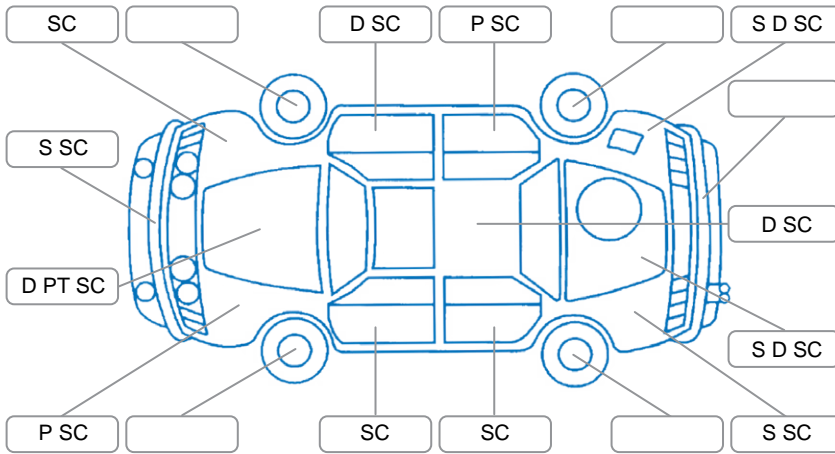

Report ID:	27,565,652	Version:	2
Created:	06 May 2026		

Make:	Ford	Model:	Ranger
Body Style:	Utility	Year:	2017
Rego No.:	KNQ188	Rego Expiry:	25 Jan 2026
WoF Expiry:	12 Dec 2026	Odometer:	306,853 Kms
Good No.:	27565652	VIN:	MPBUMFF50HX108051
Next Service:	314,113 Kms	Service History:	Yes

Key
 S = Scratch R = Rust C = Crack * = Decals W = Significant scuffs
 D = Dent PT = Paint defect P = Pin dent SC = Stone Chips

Note: some defects and blemishes may not be displayed in the diagram

Body Inspection Comments

Rust starting above windscreen. RF step plate worn.
 Stone chips in windscreen.
 Dent/paint defect in RH cab corner.
 RH mirror indicator lens cracked.

Conditions During Body Inspection Dry

Under Carriage and Under Bonnet Inspection Comments

Interior Comments

Seats: Average
 Carpets: Average
 Panels: Average
 Dashboard: Average

General Comments

Tyre pressure warning on.
 LH tail/brake light bulb loose.
 Ac not cold.

Road Conditions During Test Drive	Dry
Engine Timing Mechanism	Timing Chain
Evidence of Cam Belt Replacement	<input type="checkbox"/> Yes <input type="checkbox"/> No Kms
Inspected by:	Caleb Spicer Lee
Published by:	Caleb Spicer Lee
Inspection Date:	06 May 2026