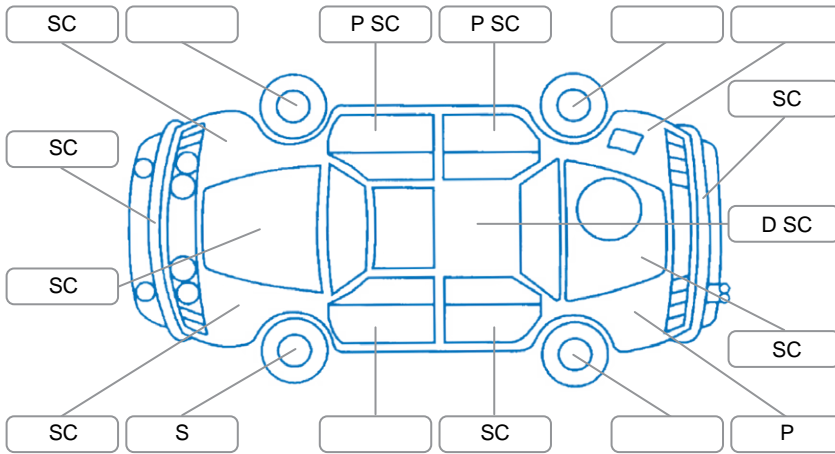

Report ID:	27,565,610	Version:	2
Created:	28 Apr 2026		

Make:	KIA	Model:	Seltos
Body Style:	SUV	Year:	2023
Rego No.:	PRR590	Rego Expiry:	22 Sep 2026
WoF Expiry:	23 Jan 2027	Odometer:	67,963 Kms
Good No.:	27565610	VIN:	KNAEP81ATP7428075
Next Service:	81,900 Kms	Service History:	Yes

Key
 S = Scratch R = Rust C = Crack * = Decals W = Significant scuffs
 D = Dent PT = Paint defect P = Pin dent SC = Stone Chips

Note: some defects and blemishes may not be displayed in the diagram

Body Inspection Comments