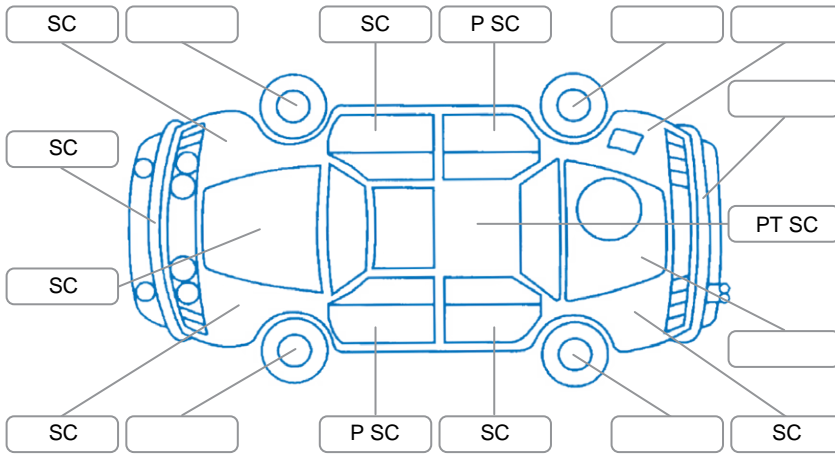

Key
 S = Scratch R = Rust C = Crack * = Decals W = Significant scuffs
 D = Dent PT = Paint defect P = Pin dent SC = Stone Chips

Note: some defects and blemishes may not be displayed in the diagram

Body Inspection Comments

Stone chip in windscreen.

Conditions During Body Inspection Dry

Under Carriage and Under Bonnet Inspection Comments

Interior Comments

Seats:	Good
Carpets:	Good
Panels:	Good
Dashboard:	Good

General Comments