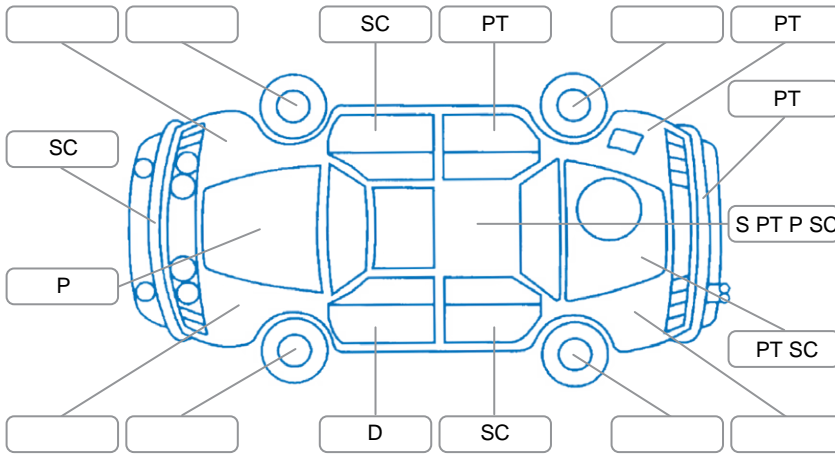

Report ID:	27,565,597	Version:	1
Created:	01 May 2026		

Make:	Hyundai	Model:	Kona
Body Style:	SUV	Year:	2023
Rego No.:	PYY236	Rego Expiry:	22 May 2027
WoF Expiry:	23 May 2026	Odometer:	42,172 Kms
Good No.:	27565597	VIN:	KMHK281GUPU176406
Next Service:	45,000 Kms	Service History:	Yes

**Key**

S = Scratch    R = Rust    C = Crack    \* = Decals    W = Significant scuffs  
 D = Dent    PT = Paint defect    P = Pin dent    SC = Stone Chips

Note: some defects and blemishes may not be displayed in the diagram