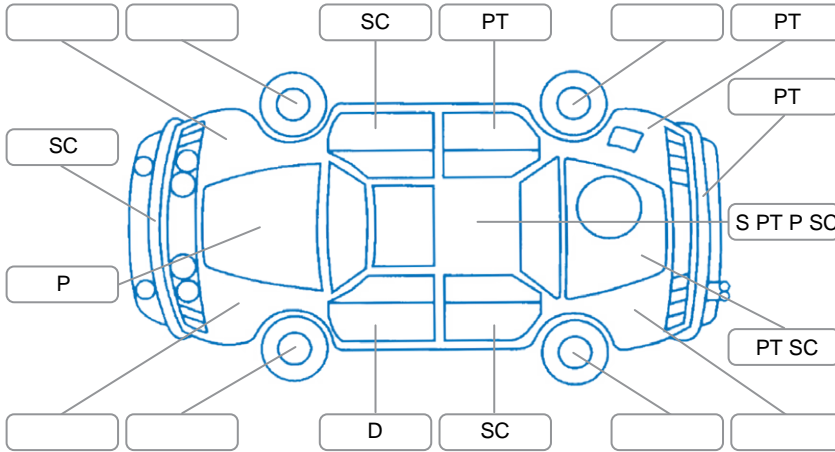

Report ID:	27,565,597	Version:	2
Created:	29 May 2026		

Make:	Hyundai	Model:	Kona
Body Style:	SUV	Year:	2023
Rego No.:	PYY236	Rego Expiry:	22 May 2027
WoF Expiry:	29 May 2027	Odometer:	42,173 Kms
Good No.:	27565597	VIN:	KMHK281GUPU176406
Next Service:	45,000 Kms	Service History:	Yes

Key

S = Scratch R = Rust C = Crack * = Decals W = Significant scuffs
 D = Dent PT = Paint defect P = Pin dent SC = Stone Chips

Note: some defects and blemishes may not be displayed in the diagram

Body Inspection Comments

Road Conditions During Test Drive Dry

Engine Timing Mechanism Unknown

Evidence of Cam Belt Replacement Yes No Kms

Inspected by: Caleb Spicer Lee

Published by: Kate Gibson

Inspection Date: 01 May 2026

	OK	Requires Attention	N/A
Engine			
Oil level			✓
Smoke & fumes	✓		
Engine performance	✓		
Noise			✓
Coolant condition	✓		
Cooling performance	✓		
Radiator / Hoses (visual)	✓		
Transmission			
Operation	✓		
Noise	✓		
Clutch			✓
CV joints			✓
Wheel bearings	✓		
Brakes			
Performance	✓		
Hand brake	✓		
Tyres (lowest observed tread depth of tyres)			
Left front			4.0 mm
Right front			4.0 mm
Left rear			3.0 mm
Right rear			3.5 mm
Spare		N/A	
Suspension			
Suspension performance	✓		
Steering performance	✓		
Shock absorbers	✓		
Air Conditioning / Heater			
Operation	✓		
Electrical / Accessories			
Head lights	✓		
Tail lights	✓		
Indicators	✓		
Dashboard warning lights	✓		
Wipers (front & rear)	✓		
Window winder FL	✓		
Window winder FR	✓		
Window winder RL	✓		
Window winder RR	✓		
Rear view mirrors	✓		
Radio (basic test only)	✓		
CD (basic test only)			✓
Number of keys	2		
Central locking	✓		
Remote locking	✓		
Sat. nav. (basic test only)			✓
Reversing camera	✓		